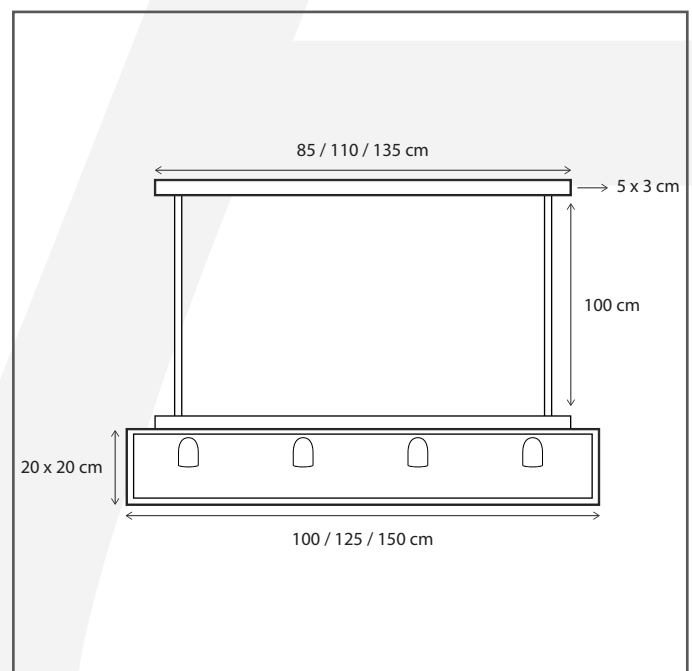

Authentage

Lighting - Verlichting - Eclairage - Beleuchtung
Belgian Design

Vitrine suspension long tube 100 cm - 3L

VIT103650

General information

Location:	INDOOR
Application:	SUSPENSION
Collection:	VITRINE
Material:	Frame: Brass, Glass: Clear Glass
Finish:	Brushed nickel

Dimensions and weight

Length (cm):	100
Width (cm):	-
Height (cm):	123
Depth (cm):	20
Weight (kg):	7,4

Product Specifications

Max. Wattage circuit 1 (W):	3 x 15
Max. Wattage circuit 2 (W):	
Voltage (V):	230
Fitting:	E27
Driver included:	No
Transformer included:	No
Dali:	Yes, on request
Color Temperature (K):	-
Integrated LED:	-
Lamps included:	No
IP rating (IP):	20
Dimmability remote:	Yes
Dimmability on product:	No