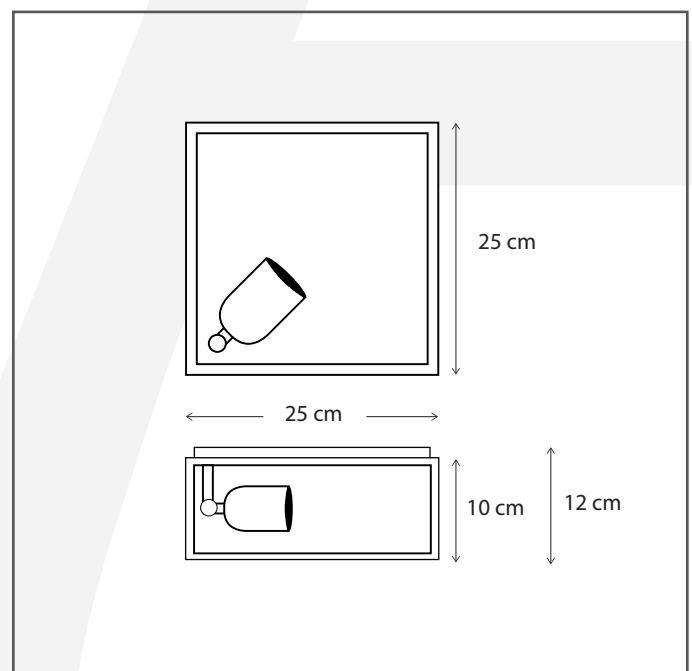

Authentage

Lighting - Verlichting - Eclairage - Beleuchtung
Belgian Design

Vitrine plafonnier square 1L

VIT101201

General information

Location:	INDOOR
Application:	CEILING
Collection:	VITRINE
Material:	Frame: Brass, Glass: Clear Glass
Finish:	Brushed nickel

Dimensions and weight

Length (cm):	-
Width (cm):	25
Height (cm):	12
Depth (cm):	25
Weight (kg):	2,3

Product Specifications

Max. Wattage circuit 1 (W):	15
Max. Wattage circuit 2 (W):	
Voltage (V):	230
Fitting:	E27
Driver included:	No
Transformer included:	No
Dali:	Yes, on request
Color Temperature (K):	-
Integrated LED:	-
Lamps included:	No
IP rating (IP):	40
Dimmability remote:	Yes
Dimmability on product:	No