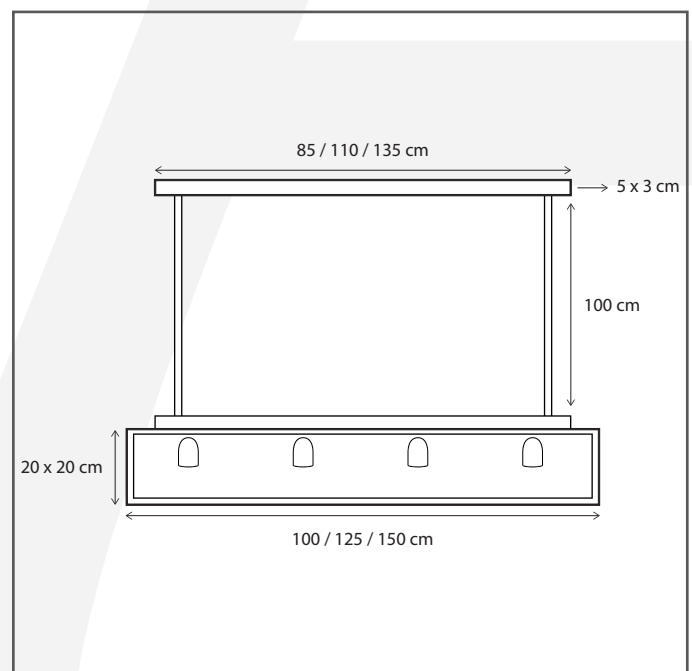

Authentage

Lighting - Verlichting - Eclairage - Beleuchtung
Belgian Design

Vitrine suspension long tube 150 cm - 5L

VIT005650

General information

Location:	INDOOR
Application:	SUSPENSION
Collection:	VITRINE
Material:	Frame: Brass, Glass: Clear Glass
Finish:	Bronze

Dimensions and weight

Length (cm):	150
Width (cm):	-
Height (cm):	123
Depth (cm):	20
Weight (kg):	11,4

Product Specifications

Max. Wattage circuit 1 (W):	5 x 15
Max. Wattage circuit 2 (W):	
Voltage (V):	230
Fitting:	E27
Driver included:	No
Transformer included:	No
Dali:	Yes, on request
Color Temperature (K):	-
Integrated LED:	-
Lamps included:	No
IP rating (IP):	20
Dimmability remote:	Yes
Dimmability on product:	No