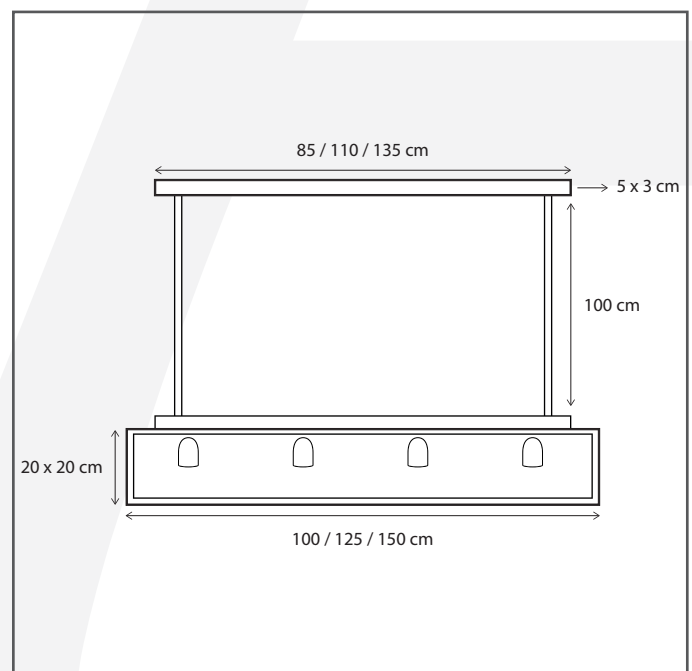

Authentage

Lighting - Verlichting - Eclairage - Beleuchtung
Belgian Design

Vitrine suspension long tube 125 cm - 4L

VIT004650

General information

Location:	INDOOR
Application:	SUSPENSION
Collection:	VITRINE
Material:	Frame: Brass, Glass: Clear Glass
Finish:	Bronze

Dimensions and weight

Length (cm):	125
Width (cm):	-
Height (cm):	123
Depth (cm):	20
Weight (kg):	8,4

Product Specifications

Max. Wattage circuit 1 (W):	4 x 15
Max. Wattage circuit 2 (W):	
Voltage (V):	230
Fitting:	E27
Driver included:	No
Transformer included:	No
Dali:	Yes, on request
Color Temperature (K):	-
Integrated LED:	-
Lamps included:	No
IP rating (IP):	20
Dimmability remote:	Yes
Dimmability on product:	No