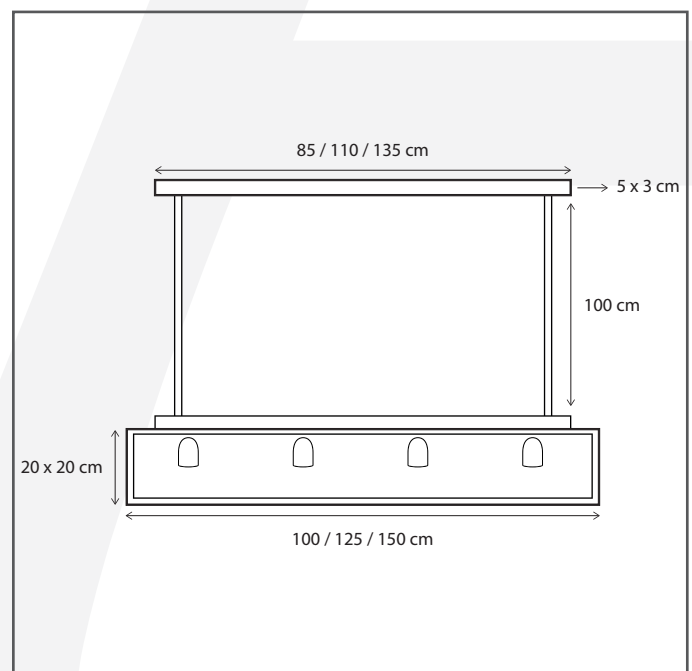

Authentage

Lighting - Verlichting - Eclairage - Beleuchtung
Belgian Design

Vitrine suspension long tube 100 cm - 3L

VIT003650

General information

Location:	INDOOR
Application:	SUSPENSION
Collection:	VITRINE
Material:	Frame: Brass, Glass: Clear Glass
Finish:	Bronze

Dimensions and weight

Length (cm):	100
Width (cm):	-
Height (cm):	123
Depth (cm):	20
Weight (kg):	7,4

Product Specifications

Max. Wattage circuit 1 (W):	3 x 15
Max. Wattage circuit 2 (W):	
Voltage (V):	230
Fitting:	E27
Driver included:	No
Transformer included:	No
Dali:	Yes, on request
Color Temperature (K):	-
Integrated LED:	-
Lamps included:	No
IP rating (IP):	20
Dimmability remote:	Yes
Dimmability on product:	No