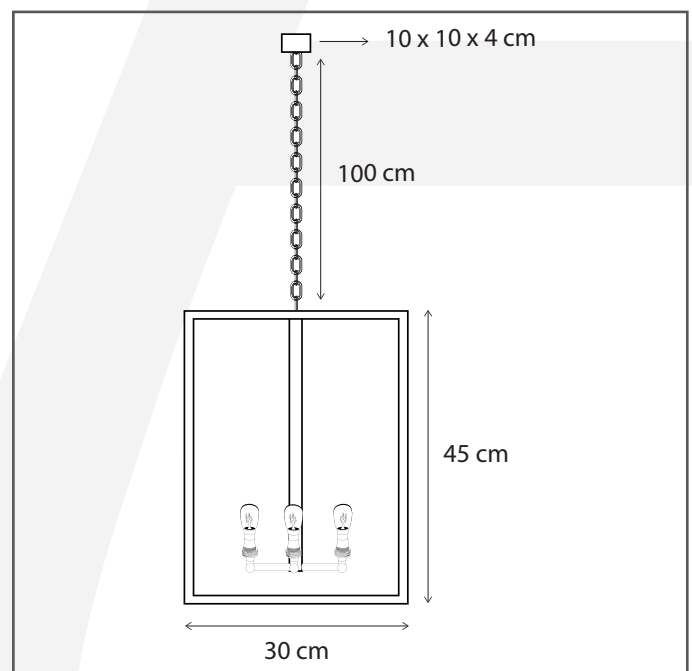

Authentage

Lighting - Verlichting - Eclairage - Beleuchtung
Belgian Design

Vitrine petite lantern 4L

VIP204645

General information

Location:	INDOOR
Application:	SUSPENSION
Collection:	VITRINE PETITE
Material:	Frame: Brass, Glass: Clear Glass
Finish:	Chrome

Dimensions and weight

Length (cm):	-
Width (cm):	30
Height (cm):	118
Depth (cm):	30
Weight (kg):	6,5

Product Specifications

Max. Wattage circuit 1 (W):	4 x 6
Max. Wattage circuit 2 (W):	
Voltage (V):	230
Fitting:	BA15d
Driver included:	No
Transformer included:	No
Dali:	Yes, on request
Color Temperature (K):	-
Integrated LED:	-
Lamps included:	No
IP rating (IP):	20
Dimmability remote:	Yes
Dimmability on product:	No

Vitrine petite lantern

For further questions don't hesitate to contact us via info@authentage.be or via 0032(0)3 355 10 40.