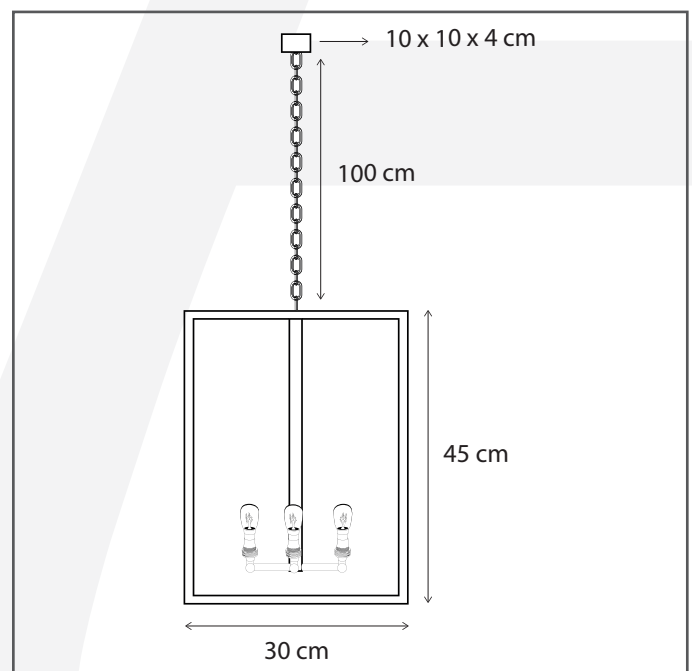

Authentage

Lighting - Verlichting - Eclairage - Beleuchtung
Belgian Design

Vitrine petite lantern 4L

VIP104645

General information

Location:	INDOOR
Application:	SUSPENSION
Collection:	VITRINE PETITE
Material:	Frame: Brass, Glass: Clear Glass
Finish:	Brushed nickel

Dimensions and weight

Length (cm):	-
Width (cm):	30
Height (cm):	118
Depth (cm):	30
Weight (kg):	6,5

Product Specifications

Max. Wattage circuit 1 (W):	4 x 6
Max. Wattage circuit 2 (W):	
Voltage (V):	230
Fitting:	BA15d
Driver included:	No
Transformer included:	No
Dali:	Yes, on request
Color Temperature (K):	-
Integrated LED:	-
Lamps included:	No
IP rating (IP):	20
Dimmability remote:	Yes
Dimmability on product:	No