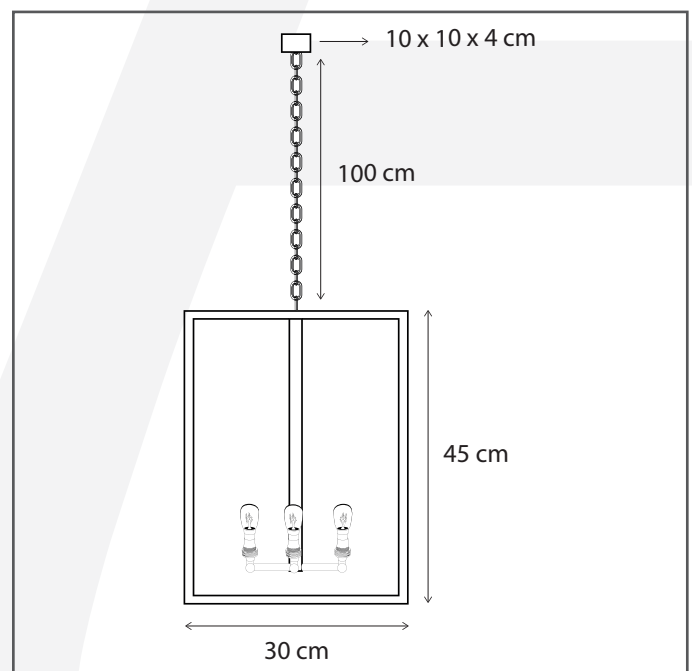

Authentage

Lighting - Verlichting - Eclairage - Beleuchtung
Belgian Design

Vitrine petite lantern 4L

VIP004645

General information

| | |
|--------------|----------------------------------|
| Location: | INDOOR |
| Application: | SUSPENSION |
| Collection: | VITRINE PETITE |
| Material: | Frame: Brass, Glass: Clear Glass |
| Finish: | Bronze |

Dimensions and weight

| | |
|--------------|-----|
| Length (cm): | - |
| Width (cm): | 30 |
| Height (cm): | 118 |
| Depth (cm): | 30 |
| Weight (kg): | 6,5 |

Product Specifications

| | |
|-----------------------------|-----------------|
| Max. Wattage circuit 1 (W): | 4 x 6 |
| Max. Wattage circuit 2 (W): | |
| Voltage (V): | 230 |
| Fitting: | BA15d |
| Driver included: | No |
| Transformer included: | No |
| Dali: | Yes, on request |
| Color Temperature (K): | - |
| Integrated LED: | - |
| Lamps included: | No |
| IP rating (IP): | 20 |
| Dimmability remote: | Yes |
| Dimmability on product: | No |