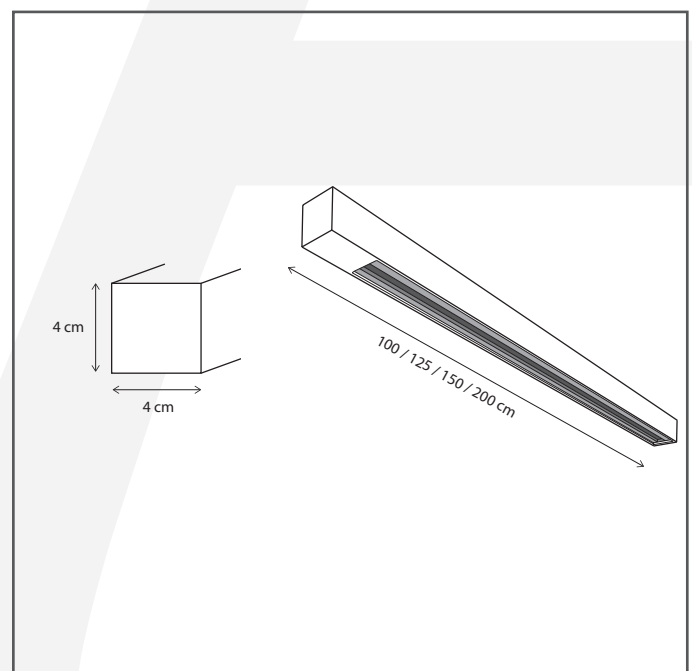

Authentage

Lighting - Verlichting - Eclairage - Beleuchtung
Belgian Design

Track-system profile 100cm

TRA100100

General information

Location:	INDOOR
Application:	TRACK
Collection:	TRACK-SYSTEM
Material:	Frame: Brass
Finish:	Brushed nickel

Dimensions and weight

Length (cm):	100
Width (cm):	-
Height (cm):	4
Depth (cm):	4
Weight (kg):	3,7

Product Specifications

Max. Wattage circuit 1 (W):	-
Max. Wattage circuit 2 (W):	-
Voltage (V):	230
Fitting:	
Driver included:	No
Transformer included:	No
Dali:	Yes, on request
Color Temperature (K):	-
Integrated LED:	-
Lamps included:	-
IP rating (IP):	20
Dimmability remote:	Yes
Dimmability on product:	No