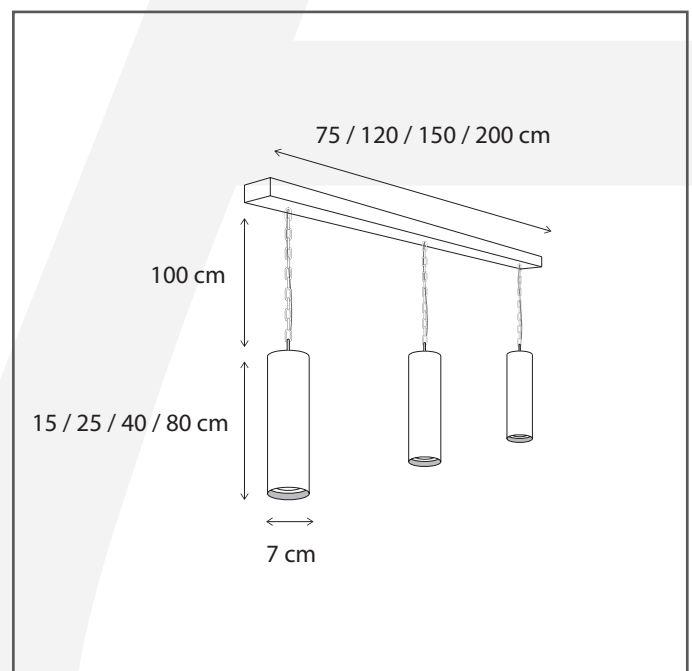

Authentage

Lighting - Verlichting - Eclairage - Beleuchtung
Belgium Design

Tubelum on profile 120 cm - 3L - 40 cm

TBL003B40

General information

Location:	INDOOR
Application:	SUSPENSION
Collection:	TUBELUM
Material:	Frame: Brass
Finish:	Bronze

Dimensions and weight

Length (cm):	120
Width (cm):	-
Height (cm):	143
Depth (cm):	7
Weight (kg):	5,4

Product Specifications

Max. Wattage circuit 1 (W):	3 x 8
Max. Wattage circuit 2 (W):	
Voltage (V):	230
Fitting:	GU10
Driver included:	No
Transformer included:	No
Dali:	Yes, on request
Color Temperature (K):	-
Integrated LED:	-
Lamps included:	No
IP rating (IP):	20
Dimmability remote:	Yes
Dimmability on product:	No