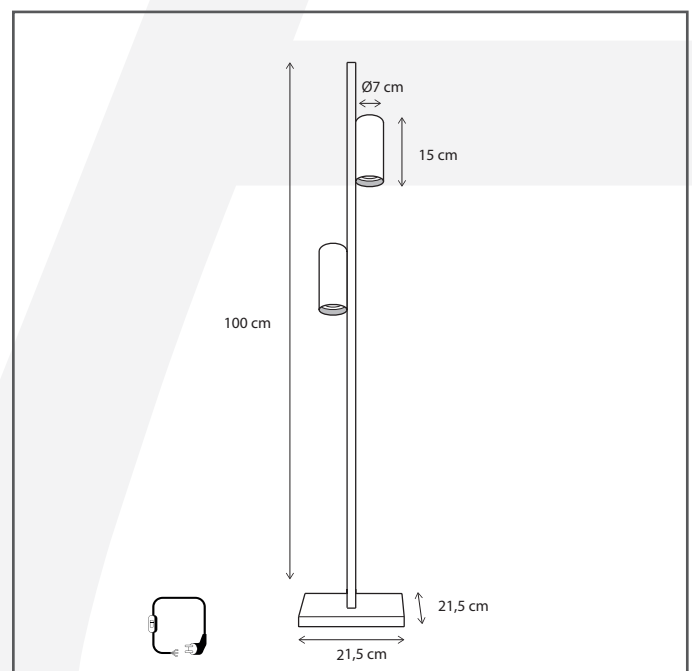

Authentage

Lighting - Verlichting - Eclairage - Beleuchtung
Belgian Design

Tubelum floor 2L

TBL002FLO

General information

Location:	INDOOR
Application:	FLOOR
Collection:	TUBELUM
Material:	Frame: Brass
Finish:	Bronze

Dimensions and weight

Length (cm):	-
Width (cm):	21,5
Height (cm):	100
Depth (cm):	21,5
Weight (kg):	5,2

Product Specifications

Max. Wattage circuit 1 (W):	2 x 8
Max. Wattage circuit 2 (W):	
Voltage (V):	230
Fitting:	GU10
Driver included:	No
Transformer included:	No
Dali:	No
Color Temperature (K):	2700
Integrated LED:	-
Lamps included:	No
IP rating (IP):	20
Dimmability remote:	No
Dimmability on product:	Yes

Tubelum 2L

For further questions don't hesitate to contact us via info@authentage.be or via 0032(0)3 355 10 40.