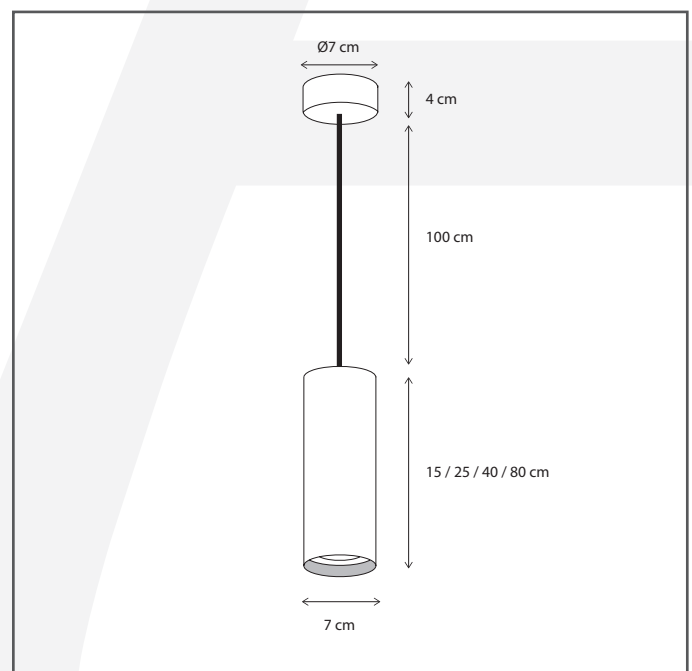

Authentage

Lighting - Verlichting - Eclairage - Beleuchtung
Belgian Design

Tubelum on tube base 80 cm

TBL001Y80

General information

Location:	INDOOR
Application:	SUSPENSION
Collection:	TUBELUM
Material:	Frame: Brass
Finish:	Bronze

Dimensions and weight

Length (cm):	-
Width (cm):	8,3
Height (cm):	184
Depth (cm):	8,3
Weight (kg):	3,4

Product Specifications

Max. Wattage circuit 1 (W):	8
Max. Wattage circuit 2 (W):	
Voltage (V):	230
Fitting:	GU10
Driver included:	No
Transformer included:	No
Dali:	Yes, on request
Color Temperature (K):	-
Integrated LED:	-
Lamps included:	No
IP rating (IP):	20
Dimmability remote:	Yes
Dimmability on product:	No