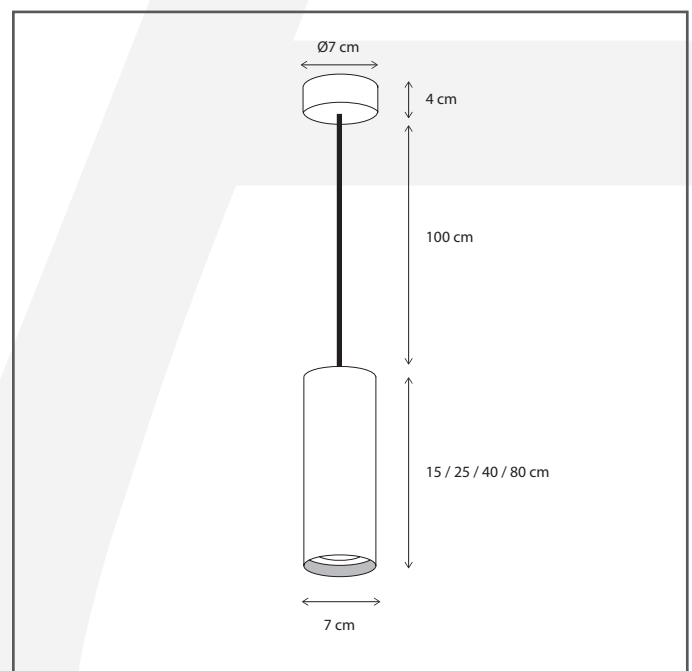

Authentage

Lighting - Verlichting - Eclairage - Beleuchtung
Belgian Design

Tubelum on tube base 40 cm

TBL001Y40

General information

Location:	INDOOR
Application:	SUSPENSION
Collection:	TUBELUM
Material:	Frame: Brass
Finish:	Bronze

Dimensions and weight

Length (cm):	-
Width (cm):	8,3
Height (cm):	144
Depth (cm):	8,3
Weight (kg):	1,8

Product Specifications

Max. Wattage circuit 1 (W):	8
Max. Wattage circuit 2 (W):	
Voltage (V):	230
Fitting:	GU10
Driver included:	No
Transformer included:	No
Dali:	Yes, on request
Color Temperature (K):	-
Integrated LED:	-
Lamps included:	No
IP rating (IP):	20
Dimmability remote:	Yes
Dimmability on product:	No