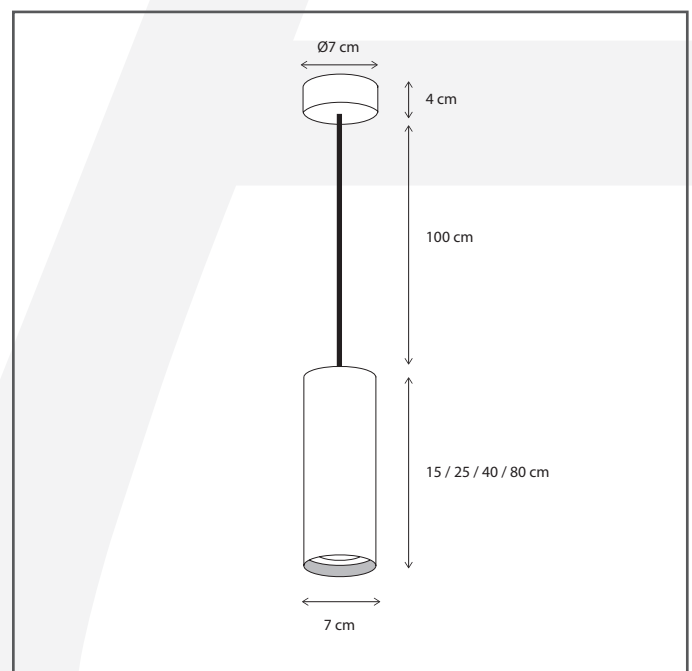

Authentage

Lighting - Verlichting - Eclairage - Beleuchtung
Belgian Design

Tubelum on tube base 25 cm

TBL001Y25

General information

Location:	INDOOR
Application:	SUSPENSION
Collection:	TUBELUM
Material:	Frame: Brass
Finish:	Bronze

Dimensions and weight

Length (cm):	-
Width (cm):	8,3
Height (cm):	129
Depth (cm):	8,3
Weight (kg):	1,2

Product Specifications

Max. Wattage circuit 1 (W):	8
Max. Wattage circuit 2 (W):	
Voltage (V):	230
Fitting:	GU10
Driver included:	No
Transformer included:	No
Dali:	Yes, on request
Color Temperature (K):	-
Integrated LED:	-
Lamps included:	No
IP rating (IP):	20
Dimmability remote:	Yes
Dimmability on product:	No

Tubelum on tube base

For further questions don't hesitate to contact us via info@authentage.be or via 0032(0)3 355 10 40.