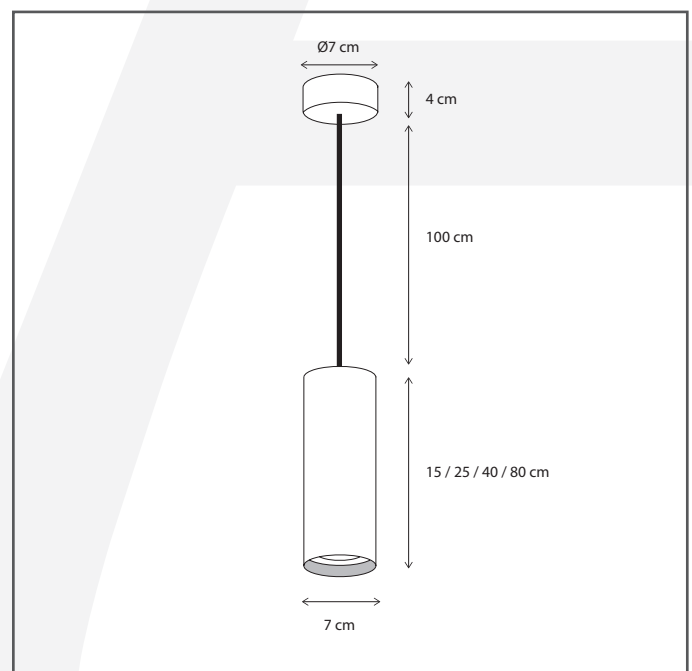

Authentage

Lighting - Verlichting - Eclairage - Beleuchtung
Belgian Design

Tubelum on tube base 15 cm

TBL001Y15

General information

Location:	INDOOR
Application:	SUSPENSION
Collection:	TUBELUM
Material:	Frame: Brass
Finish:	Bronze

Dimensions and weight

Length (cm):	-
Width (cm):	8,3
Height (cm):	119
Depth (cm):	8,3
Weight (kg):	0,8

Product Specifications

Max. Wattage circuit 1 (W):	8
Max. Wattage circuit 2 (W):	
Voltage (V):	230
Fitting:	GU10
Driver included:	No
Transformer included:	No
Dali:	Yes, on request
Color Temperature (K):	-
Integrated LED:	-
Lamps included:	No
IP rating (IP):	20
Dimmability remote:	Yes
Dimmability on product:	No

Tubelum on tube base

For further questions don't hesitate to contact us via info@authentage.be or via 0032(0)3 355 10 40.