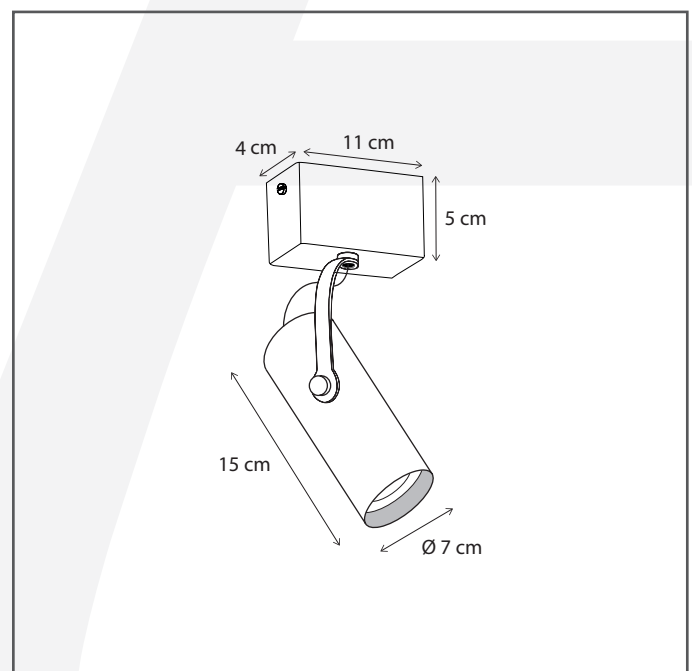

Authentage

Lighting - Verlichting - Eclairage - Beleuchtung
Belgian Design

Tubelum on track 15 cm

TBL001TS1

General information

Location:	INDOOR
Application:	TRACK
Collection:	TRACK-SYSTEM
Material:	Frame: Brass
Finish:	Bronze

Dimensions and weight

Length (cm):	-
Width (cm):	11
Height (cm):	20
Depth (cm):	7
Weight (kg):	0,6

Product Specifications

Max. Wattage circuit 1 (W):	8
Max. Wattage circuit 2 (W):	
Voltage (V):	230
Fitting:	GU10
Driver included:	No
Transformer included:	No
Dali:	Yes, on request
Color Temperature (K):	-
Integrated LED:	-
Lamps included:	No
IP rating (IP):	20
Dimmability remote:	Yes
Dimmability on product:	No

Spot on track - no driver

For further questions don't hesitate to contact us via info@authentage.be or via 0032(0)3 355 10 40.