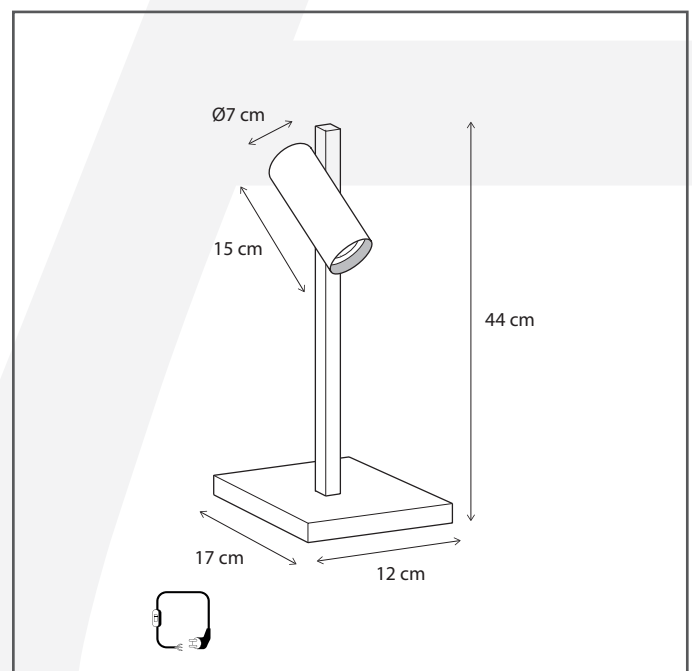

Authentage

Lighting - Verlichting - Eclairage - Beleuchtung
Belgian Design

Tubelum desk

TBL001TAB

General information

Location:	INDOOR
Application:	TABLE
Collection:	TUBELUM
Material:	Frame: Brass
Finish:	Bronze

Dimensions and weight

Length (cm):	-
Width (cm):	12
Height (cm):	44
Depth (cm):	17
Weight (kg):	2,6

Product Specifications

Max. Wattage circuit 1 (W):	8
Max. Wattage circuit 2 (W):	
Voltage (V):	230
Fitting:	GU10
Driver included:	No
Transformer included:	No
Dali:	No
Color Temperature (K):	-
Integrated LED:	-
Lamps included:	No
IP rating (IP):	20
Dimmability remote:	No
Dimmability on product:	Yes