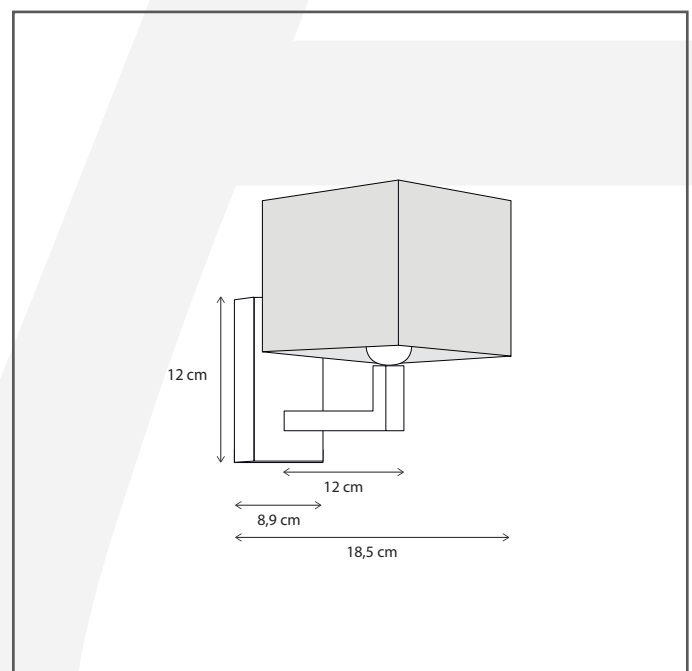

Authentage

Lighting - Verlichting - Eclairage - Beleuchtung
Belgian Design

Sévère on rectangular base

SEV201006

General information

Location:	INDOOR
Application:	WALL
Collection:	SEVERE
Material:	Frame: Brass, Shade: Textile
Finish:	Chrome

Dimensions and weight

Length (cm):	-
Width (cm):	9
Height (cm):	12
Depth (cm):	12
Weight (kg):	0,466

Product Specifications

Max. Wattage circuit 1 (W):	15
Max. Wattage circuit 2 (W):	
Voltage (V):	230
Fitting:	E27
Driver included:	No
Transformer included:	No
Dali:	Yes, on request
Color Temperature (K):	-
Integrated LED:	-
Lamps included:	No
IP rating (IP):	20
Dimmability remote:	Yes
Dimmability on product:	No