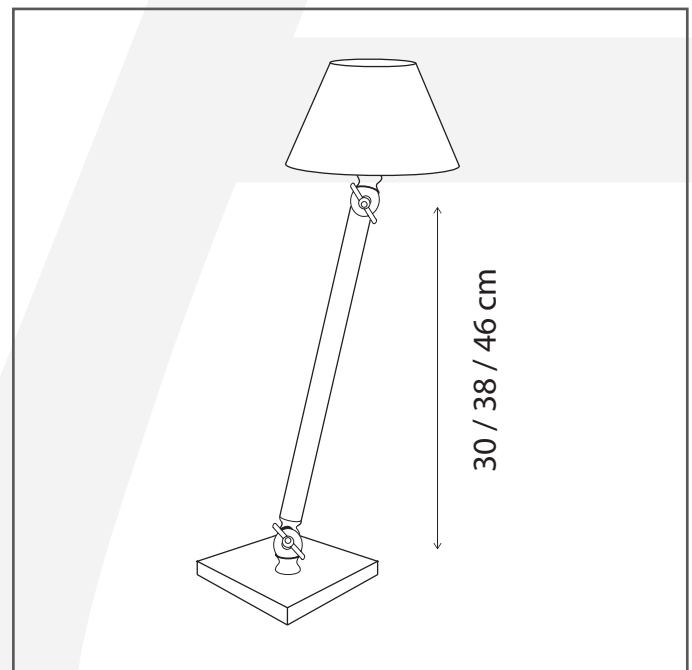

Authentage

Lighting - Verlichting - Eclairage - Beleuchtung
Belgian Design

Sévère table 1L 30 cm

SEV101T30

General information

Location:	INDOOR
Application:	TABLE
Collection:	SEVERE
Material:	Frame: Brass, Shade: Textile
Finish:	Brushed nickel

Dimensions and weight

Length (cm):	-
Width (cm):	17,5
Height (cm):	30
Depth (cm):	17,5
Weight (kg):	1,2

Product Specifications

Max. Wattage circuit 1 (W):	6
Max. Wattage circuit 2 (W):	
Voltage (V):	230
Fitting:	E14
Driver included:	No
Transformer included:	No
Dali:	No
Color Temperature (K):	-
Integrated LED:	-
Lamps included:	No
IP rating (IP):	20
Dimmability remote:	No
Dimmability on product:	Yes