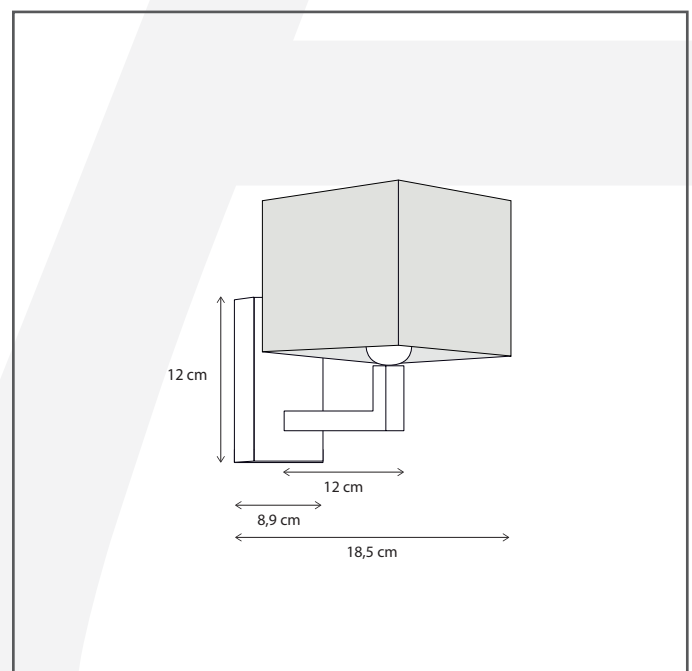

Authentage

Lighting - Verlichting - Eclairage - Beleuchtung
Belgian Design

Sévère on rectangular base

SEV101006

General information

Location:	INDOOR
Application:	WALL
Collection:	SEVERE
Material:	Frame: Brass, Shade: Textile
Finish:	Brushed nickel

Dimensions and weight

Length (cm):	-
Width (cm):	9
Height (cm):	12
Depth (cm):	12
Weight (kg):	0,466

Product Specifications

Max. Wattage circuit 1 (W):	15
Max. Wattage circuit 2 (W):	
Voltage (V):	230
Fitting:	E27
Driver included:	No
Transformer included:	No
Dali:	Yes, on request
Color Temperature (K):	-
Integrated LED:	-
Lamps included:	No
IP rating (IP):	20
Dimmability remote:	Yes
Dimmability on product:	No

For further questions don't hesitate to contact us via info@authentage.be or via 0032(0)3 355 10 40.

Sévère on rectangular base