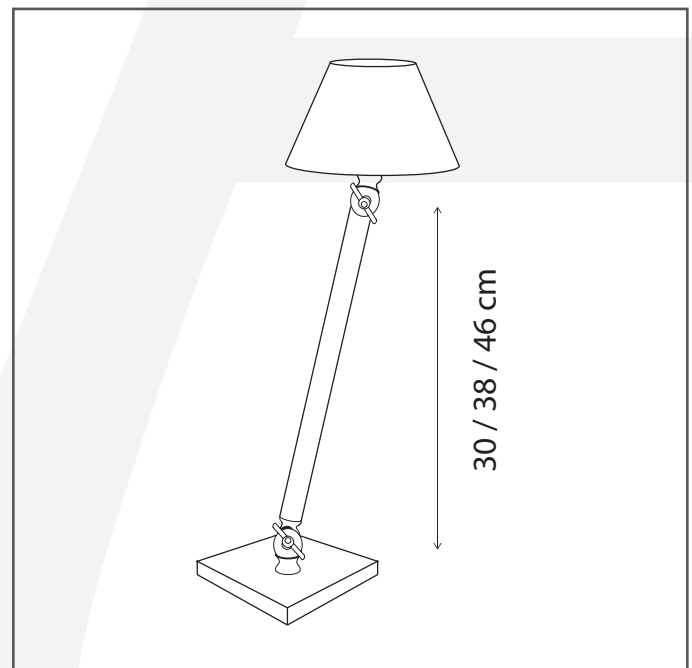

Authentage

Lighting - Verlichting - Eclairage - Beleuchtung
Belgian Design

Sévère table 1L 30 cm

SEV001T30

General information

Location:	INDOOR
Application:	TABLE
Collection:	SEVERE
Material:	Frame: Brass, Shade: Textile
Finish:	Bronze

Dimensions and weight

Length (cm):	-
Width (cm):	17,5
Height (cm):	30
Depth (cm):	17,5
Weight (kg):	1,2

Product Specifications

Max. Wattage circuit 1 (W):	6
Max. Wattage circuit 2 (W):	
Voltage (V):	230
Fitting:	E14
Driver included:	No
Transformer included:	No
Dali:	No
Color Temperature (K):	-
Integrated LED:	-
Lamps included:	No
IP rating (IP):	20
Dimmability remote:	No
Dimmability on product:	Yes