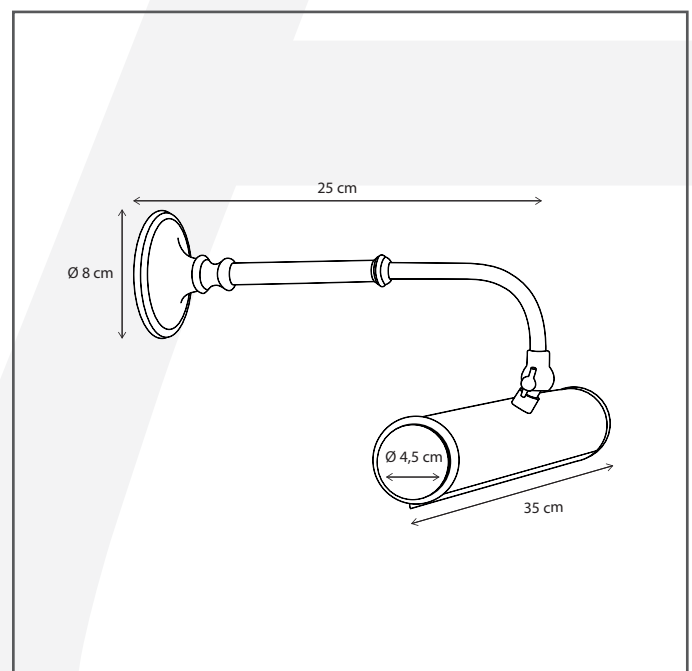

Authentage

Lighting - Verlichting - Eclairage - Beleuchtung
Belgian Design

Rubens wall on fixed arm

RUB201R35

General information

Location:	INDOOR
Application:	PICTURE LIGHT
Collection:	RUBENS
Material:	Frame: Brass
Finish:	Chrome

Dimensions and weight

Length (cm):	-
Width (cm):	35
Height (cm):	15
Depth (cm):	25
Weight (kg):	0,5

Product Specifications

Max. Wattage circuit 1 (W):	2 x 6
Max. Wattage circuit 2 (W):	
Voltage (V):	230
Fitting:	E14
Driver included:	No
Transformer included:	No
Dali:	No
Color Temperature (K):	-
Integrated LED:	-
Lamps included:	No
IP rating (IP):	20
Dimmability remote:	Yes
Dimmability on product:	No