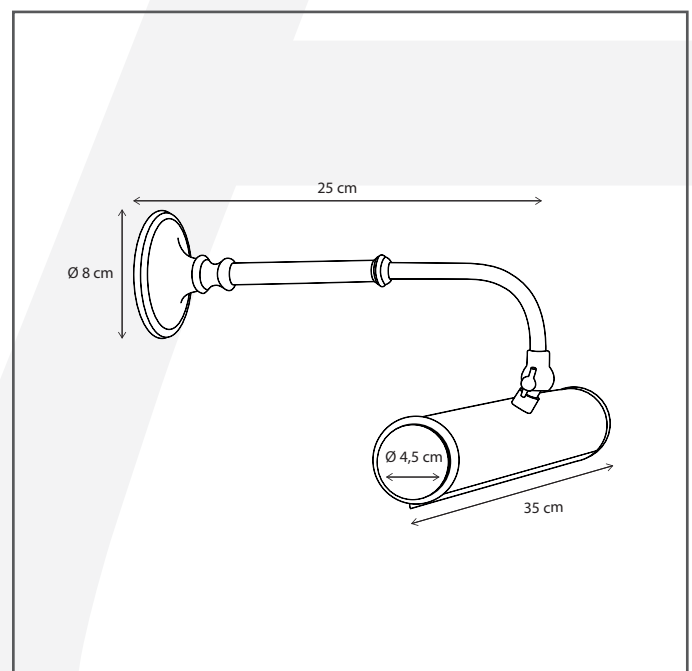

Authentage

Lighting - Verlichting - Eclairage - Beleuchtung
Belgian Design

Rubens wall on fixed arm

RUB101R35

General information

Location:	INDOOR
Application:	PICTURE LIGHT
Collection:	RUBENS
Material:	Frame: Brass
Finish:	Brushed nickel

Dimensions and weight

Length (cm):	-
Width (cm):	35
Height (cm):	15
Depth (cm):	25
Weight (kg):	0,5

Product Specifications

Max. Wattage circuit 1 (W):	2 x 6
Max. Wattage circuit 2 (W):	
Voltage (V):	230
Fitting:	E14
Driver included:	No
Transformer included:	No
Dali:	No
Color Temperature (K):	-
Integrated LED:	-
Lamps included:	No
IP rating (IP):	20
Dimmability remote:	Yes
Dimmability on product:	No