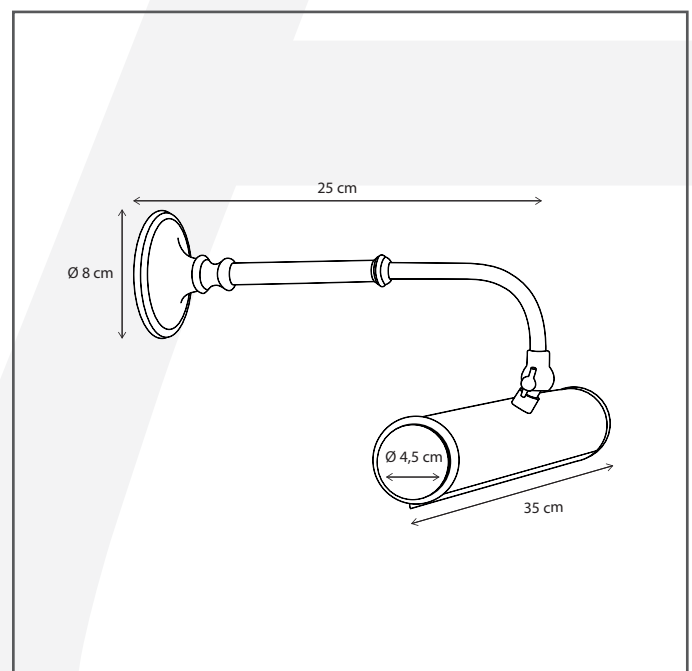

Authentage

Lighting - Verlichting - Eclairage - Beleuchtung
Belgian Design

Rubens wall on fixed arm

RUB001R35

General information

Location:	INDOOR
Application:	PICTURE LIGHT
Collection:	RUBENS
Material:	Frame: Brass
Finish:	Bronze

Dimensions and weight

Length (cm):	-
Width (cm):	35
Height (cm):	15
Depth (cm):	25
Weight (kg):	0,5

Product Specifications

Max. Wattage circuit 1 (W):	2 x 6
Max. Wattage circuit 2 (W):	
Voltage (V):	230
Fitting:	E14
Driver included:	No
Transformer included:	No
Dali:	No
Color Temperature (K):	-
Integrated LED:	-
Lamps included:	No
IP rating (IP):	20
Dimmability remote:	Yes
Dimmability on product:	No