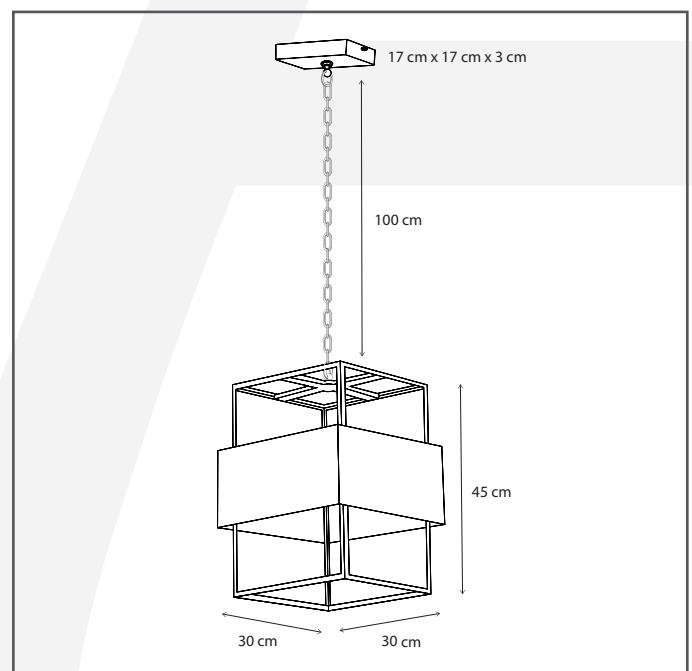

Authentage

Lighting - Verlichting - Eclairage - Beleuchtung
Belgian Design

Q-Bri lantern suspension 30 x 45 cm

QLS0L2600

General information

Location:	INDOOR
Application:	SUSPENSION
Collection:	Q-BRI
Material:	Frame: Brass, Glass: Clear Glass
Finish:	Bronze

Dimensions and weight

Length (cm):	-
Width (cm):	30
Height (cm):	118
Depth (cm):	30
Weight (kg):	9

Product Specifications

Max. Wattage circuit 1 (W):	32
Max. Wattage circuit 2 (W):	
Voltage (V):	230
Fitting:	
Driver included:	Yes
Transformer included:	No
Dali:	Yes, on request
Color Temperature (K):	2700
Integrated LED:	Yes
Lamps included:	-
IP rating (IP):	20
Dimmability remote:	Yes
Dimmability on product:	No