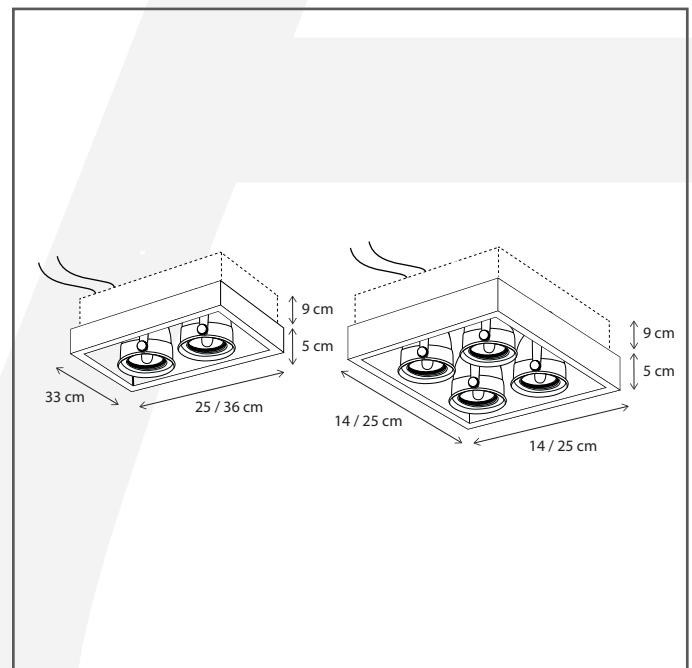

# Authentage

Lighting - Verlichting - Eclairage - Beleuchtung  
Belgian Design

Q-Bri comète semi recessed 3L - 36 x 14 cm

**QCO2L3S36**

## General information

Location:	INDOOR
Application:	RECESSED
Collection:	Q-BRI
Material:	Frame: Brass
Finish:	Chrome

## Dimensions and weight

Length (cm):	36
Width (cm):	-
Height (cm):	14
Depth (cm):	14
Weight (kg):	2,1

## Product Specifications

Max. Wattage circuit 1 (W):	3 x 8
Max. Wattage circuit 2 (W):	12
Voltage (V):	230
Fitting:	BA15d
Driver included:	Yes
Transformer included:	Yes
Dali:	No
Color Temperature (K):	2700 (Integrated LED)
Integrated LED:	Yes
Lamps included:	No
IP rating (IP):	20
Dimmability remote:	Yes
Dimmability on product:	No