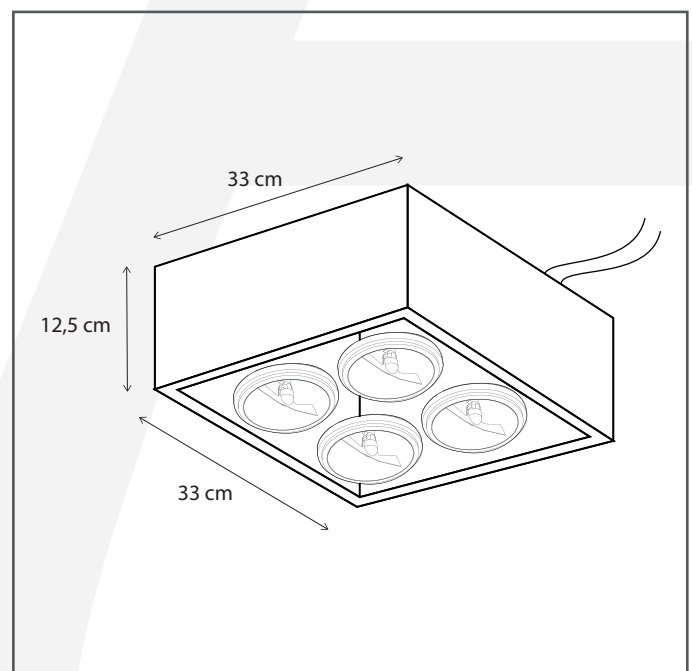

Authentage

Lighting - Verlichting - Eclairage - Beleuchtung
Belgian Design

Q-Bri centonze build up 4L - 33 x 33 cm

QCE2L4U33

General information

Location:	INDOOR
Application:	CEILING
Collection:	Q-BRI
Material:	Frame: Brass, Glass: Clear Glass
Finish:	Chrome

Dimensions and weight

Length (cm):	-
Width (cm):	33
Height (cm):	12,5
Depth (cm):	33
Weight (kg):	4,2

Product Specifications

Max. Wattage circuit 1 (W):	4 x 15
Max. Wattage circuit 2 (W):	18
Voltage (V):	230
Fitting:	G53
Driver included:	Yes
Transformer included:	Yes
Dali:	Yes, on request
Color Temperature (K):	2700 (Integrated LED)
Integrated LED:	Yes
Lamps included:	No
IP rating (IP):	20
Dimmability remote:	Yes
Dimmability on product:	No