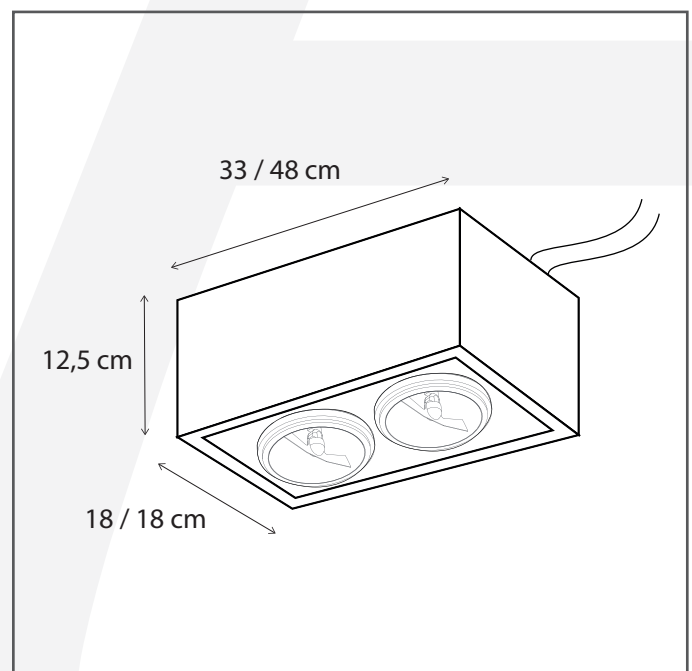

Authentage

Lighting - Verlichting - Eclairage - Beleuchtung
Belgian Design

Q-Bri centonze build up 3L - 48 x 18 cm

QCE2L3U48

General information

Location:	INDOOR
Application:	CEILING
Collection:	Q-BRI
Material:	Frame: Brass, Glass: Clear Glass
Finish:	Chrome

Dimensions and weight

Length (cm):	48
Width (cm):	-
Height (cm):	12,5
Depth (cm):	18
Weight (kg):	3,8

Product Specifications

Max. Wattage circuit 1 (W):	3 x 15
Max. Wattage circuit 2 (W):	15
Voltage (V):	230
Fitting:	G53
Driver included:	Yes
Transformer included:	Yes
Dali:	Yes, on request
Color Temperature (K):	2700 (Integrated LED)
Integrated LED:	Yes
Lamps included:	No
IP rating (IP):	20
Dimmability remote:	Yes
Dimmability on product:	No