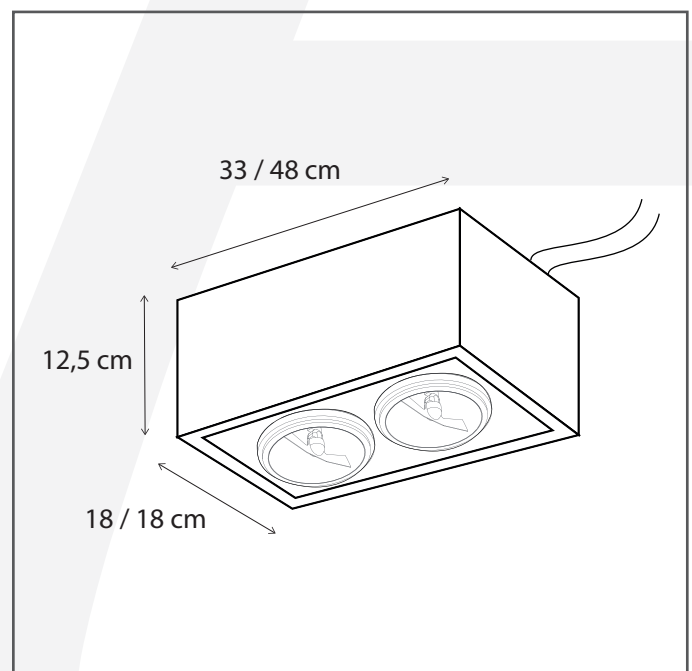

### General information

Location:	INDOOR
Application:	CEILING
Collection:	Q-BRI
Material:	Frame: Brass, Glass: Clear Glass
Finish:	Chrome

### Dimensions and weight

Length (cm):	33
Width (cm):	-
Height (cm):	12,5
Depth (cm):	18
Weight (kg):	2,5

### Product Specifications

Max. Wattage circuit 1 (W):	2 x 15
Max. Wattage circuit 2 (W):	12
Voltage (V):	230
Fitting:	G53
Driver included:	Yes
Transformer included:	Yes
Dali:	Yes, on request
Color Temperature (K):	2700 (Integrated LED)
Integrated LED:	Yes
Lamps included:	No
IP rating (IP):	20
Dimmability remote:	Yes
Dimmability on product:	No