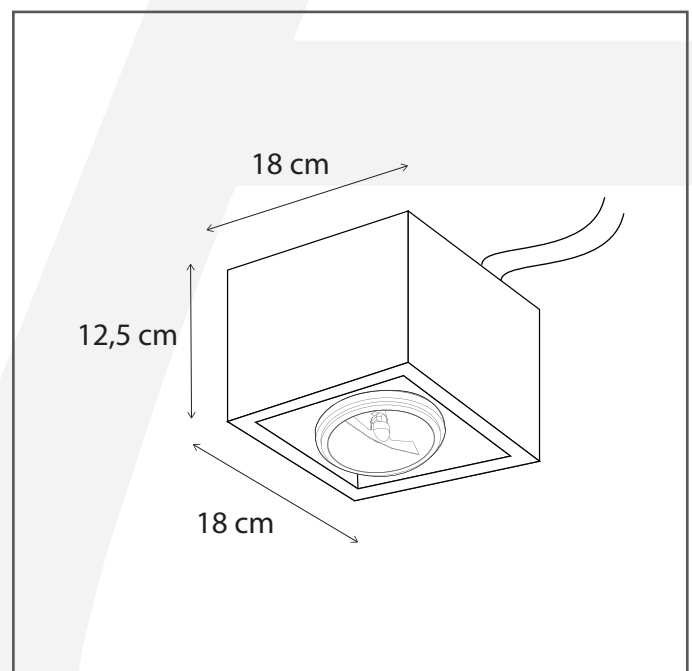

Authentage

Lighting - Verlichting - Eclairage - Beleuchtung
Belgian Design

Q-Bri centonze build up 1L - 18 x 18 cm

QCE2L1U18

General information

Location:	INDOOR
Application:	CEILING
Collection:	Q-BRI
Material:	Frame: Brass, Glass: Clear Glass
Finish:	Chrome

Dimensions and weight

Length (cm):	-
Width (cm):	18
Height (cm):	12,5
Depth (cm):	18
Weight (kg):	1,7

Product Specifications

Max. Wattage circuit 1 (W):	15
Max. Wattage circuit 2 (W):	6
Voltage (V):	230
Fitting:	G53
Driver included:	Yes
Transformer included:	Yes
Dali:	Yes, on request
Color Temperature (K):	2700 (Integrated LED)
Integrated LED:	Yes
Lamps included:	No
IP rating (IP):	20
Dimmability remote:	Yes
Dimmability on product:	No

Q-Bri centonze

For further questions don't hesitate to contact us via info@authentage.be or via 0032(0)3 355 10 40.