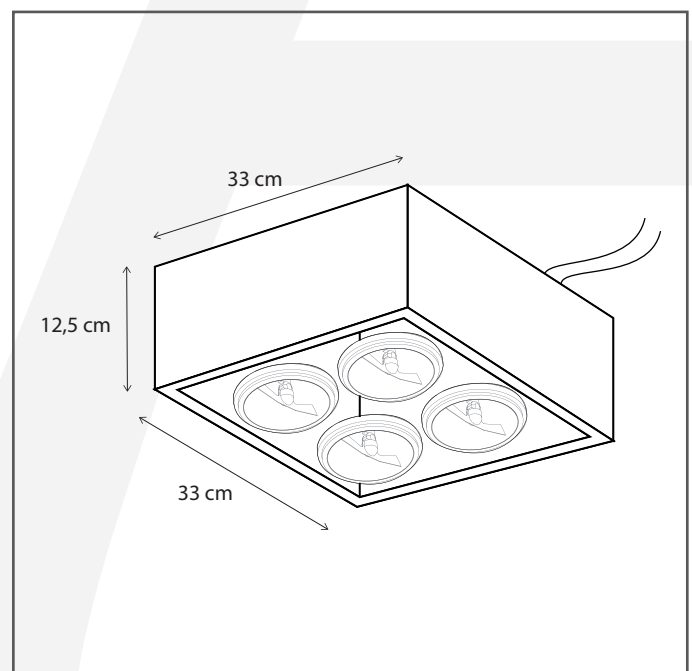

### General information

Location:	INDOOR
Application:	CEILING
Collection:	Q-BRI
Material:	Frame: Brass, Glass: Clear Glass
Finish:	Brushed nickel

### Dimensions and weight

Length (cm):	-
Width (cm):	33
Height (cm):	12,5
Depth (cm):	33
Weight (kg):	4,2

### Product Specifications

Max. Wattage circuit 1 (W):	4 x 15
Max. Wattage circuit 2 (W):	18
Voltage (V):	230
Fitting:	G53
Driver included:	Yes
Transformer included:	Yes
Dali:	Yes, on request
Color Temperature (K):	2700 (Integrated LED)
Integrated LED:	Yes
Lamps included:	No
IP rating (IP):	20
Dimmability remote:	Yes
Dimmability on product:	No