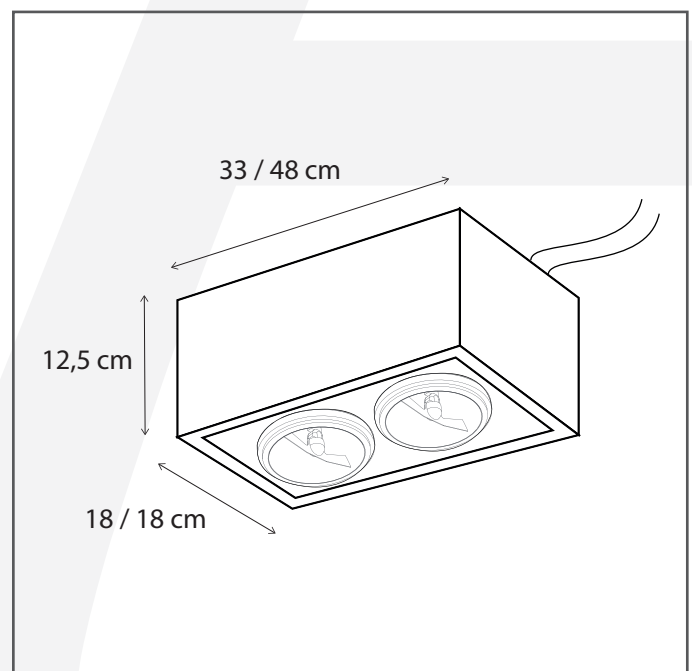

### General information

Location:	INDOOR
Application:	CEILING
Collection:	Q-BRI
Material:	Frame: Brass, Glass: Clear Glass
Finish:	Brushed nickel

### Dimensions and weight

Length (cm):	48
Width (cm):	-
Height (cm):	12,5
Depth (cm):	18
Weight (kg):	3,8

### Product Specifications

Max. Wattage circuit 1 (W):	3 x 15
Max. Wattage circuit 2 (W):	15
Voltage (V):	230
Fitting:	G53
Driver included:	Yes
Transformer included:	Yes
Dali:	Yes, on request
Color Temperature (K):	2700 (Integrated LED)
Integrated LED:	Yes
Lamps included:	No
IP rating (IP):	20
Dimmability remote:	Yes
Dimmability on product:	No