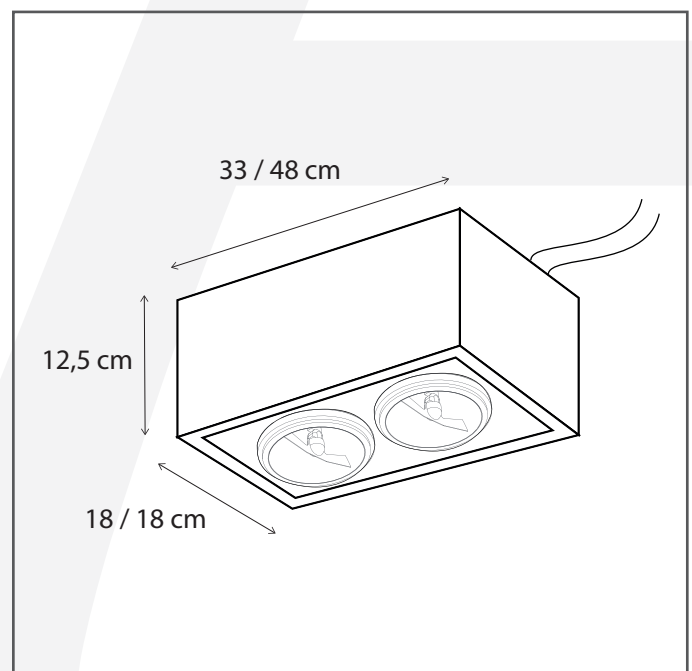

### General information

Location:	INDOOR
Application:	CEILING
Collection:	Q-BRI
Material:	Frame: Brass, Glass: Clear Glass
Finish:	Brushed nickel

### Dimensions and weight

Length (cm):	33
Width (cm):	-
Height (cm):	12,5
Depth (cm):	18
Weight (kg):	2,5

### Product Specifications

Max. Wattage circuit 1 (W):	2 x 15
Max. Wattage circuit 2 (W):	12
Voltage (V):	230
Fitting:	G53
Driver included:	Yes
Transformer included:	Yes
Dali:	Yes, on request
Color Temperature (K):	2700 (Integrated LED)
Integrated LED:	Yes
Lamps included:	No
IP rating (IP):	20
Dimmability remote:	Yes
Dimmability on product:	No