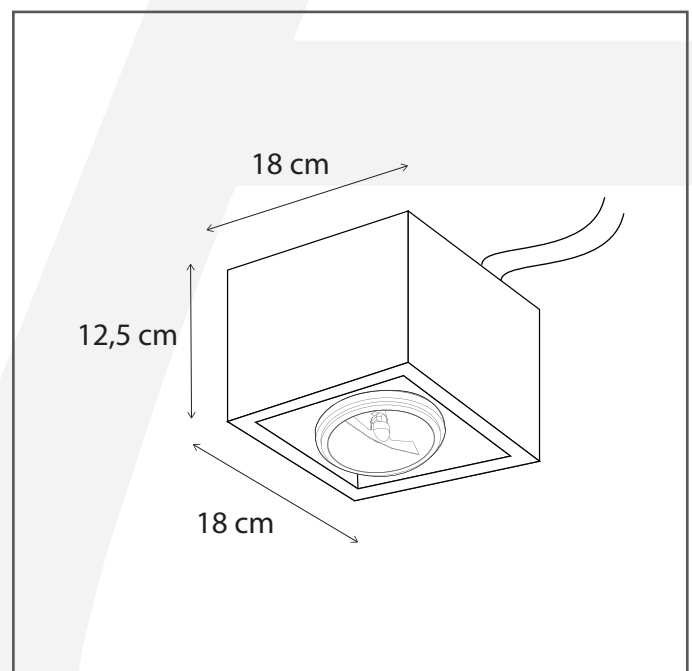

Authentage

Lighting - Verlichting - Eclairage - Beleuchtung
Belgian Design

Q-Bri centonze build up 1L - 18 x 18 cm

QCE1L1U18

General information

Location:	INDOOR
Application:	CEILING
Collection:	Q-BRI
Material:	Frame: Brass, Glass: Clear Glass
Finish:	Brushed nickel

Dimensions and weight

Length (cm):	-
Width (cm):	18
Height (cm):	12,5
Depth (cm):	18
Weight (kg):	1,7

Product Specifications

Max. Wattage circuit 1 (W):	15
Max. Wattage circuit 2 (W):	6
Voltage (V):	230
Fitting:	G53
Driver included:	Yes
Transformer included:	Yes
Dali:	Yes, on request
Color Temperature (K):	2700 (Integrated LED)
Integrated LED:	Yes
Lamps included:	No
IP rating (IP):	20
Dimmability remote:	Yes
Dimmability on product:	No