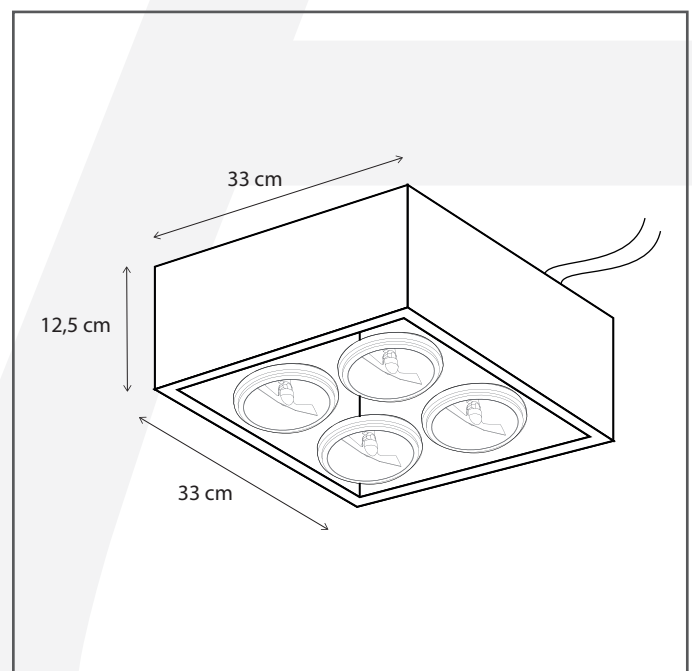

Authentage

Lighting - Verlichting - Eclairage - Beleuchtung
Belgian Design

Q-Bri centonze build up 4L - 33 x 33 cm

QCE0L4U33

General information

Location:	INDOOR
Application:	CEILING
Collection:	Q-BRI
Material:	Frame: Brass, Glass: Clear Glass
Finish:	Bronze

Dimensions and weight

Length (cm):	-
Width (cm):	33
Height (cm):	12,5
Depth (cm):	33
Weight (kg):	4,2

Product Specifications

Max. Wattage circuit 1 (W):	4 x 15
Max. Wattage circuit 2 (W):	18
Voltage (V):	230
Fitting:	G53
Driver included:	Yes
Transformer included:	Yes
Dali:	Yes, on request
Color Temperature (K):	2700 (Integrated LED)
Integrated LED:	Yes
Lamps included:	No
IP rating (IP):	20
Dimmability remote:	Yes
Dimmability on product:	No