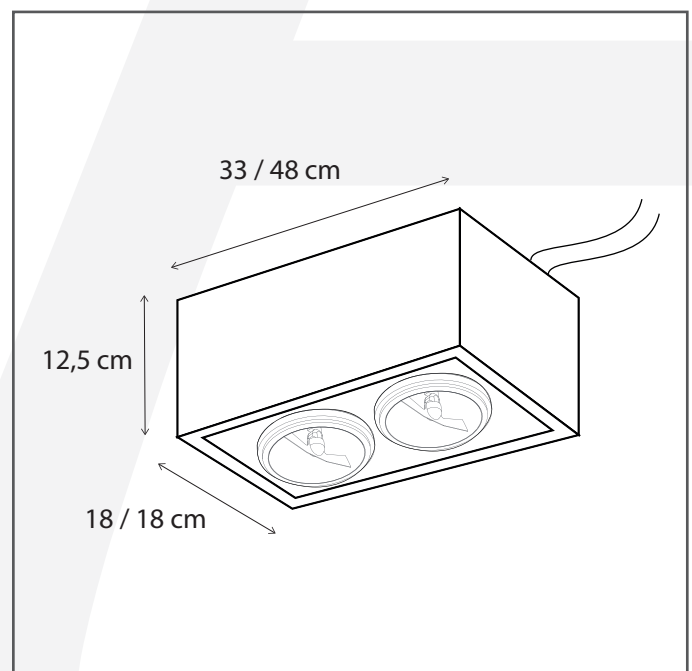

Authentage

Lighting - Verlichting - Eclairage - Beleuchtung
Belgian Design

Q-Bri centonze build up 3L - 48 x 18 cm

QCE0L3U48

General information

Location:	INDOOR
Application:	CEILING
Collection:	Q-BRI
Material:	Frame: Brass, Glass: Clear Glass
Finish:	Bronze

Dimensions and weight

Length (cm):	48
Width (cm):	-
Height (cm):	12,5
Depth (cm):	18
Weight (kg):	3,8

Product Specifications

Max. Wattage circuit 1 (W):	3 x 15
Max. Wattage circuit 2 (W):	15
Voltage (V):	230
Fitting:	G53
Driver included:	Yes
Transformer included:	Yes
Dali:	Yes, on request
Color Temperature (K):	2700 (Integrated LED)
Integrated LED:	Yes
Lamps included:	No
IP rating (IP):	20
Dimmability remote:	Yes
Dimmability on product:	No