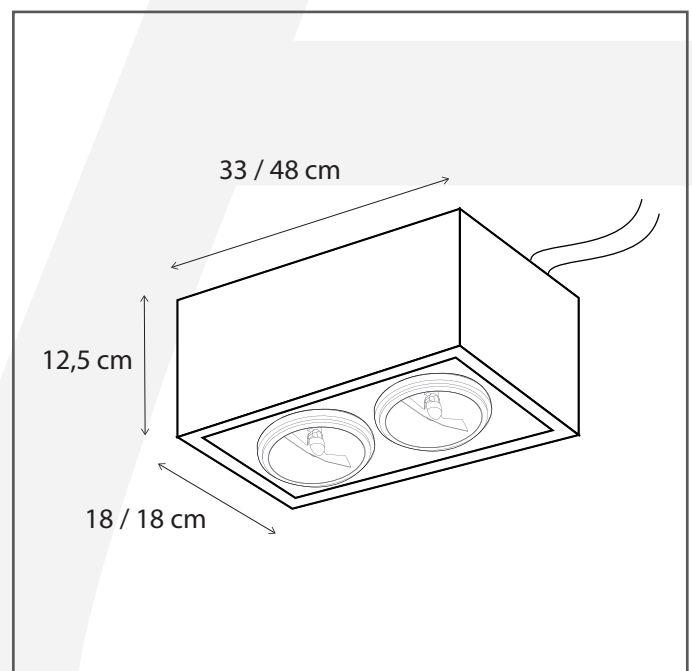

Authentage

Lighting - Verlichting - Eclairage - Beleuchtung
Belgian Design

Q-Bri centonze build up 2L - 33 x 18 cm

QCE0L2U33

General information

Location:	INDOOR
Application:	CEILING
Collection:	Q-BRI
Material:	Frame: Brass, Glass: Clear Glass
Finish:	Bronze

Dimensions and weight

Length (cm):	33
Width (cm):	-
Height (cm):	12,5
Depth (cm):	18
Weight (kg):	2,5

Product Specifications

Max. Wattage circuit 1 (W):	2 x 15
Max. Wattage circuit 2 (W):	12
Voltage (V):	230
Fitting:	G53
Driver included:	Yes
Transformer included:	Yes
Dali:	Yes, on request
Color Temperature (K):	2700 (Integrated LED)
Integrated LED:	Yes
Lamps included:	No
IP rating (IP):	20
Dimmability remote:	Yes
Dimmability on product:	No