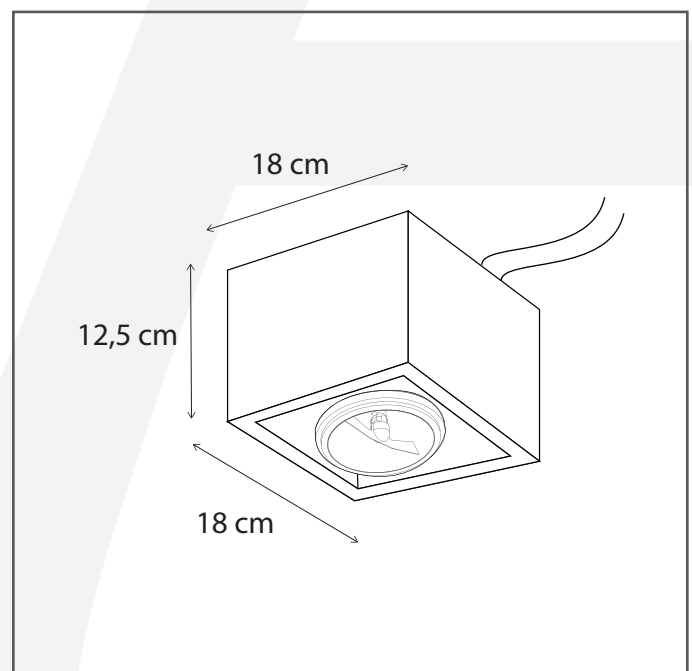

Authentage

Lighting - Verlichting - Eclairage - Beleuchtung
Belgian Design

Q-Bri centonze build up 1L - 18 x 18 cm

QCE0L1U18

General information

| | |
|--------------|----------------------------------|
| Location: | INDOOR |
| Application: | CEILING |
| Collection: | Q-BRI |
| Material: | Frame: Brass, Glass: Clear Glass |
| Finish: | Bronze |

Dimensions and weight

| | |
|--------------|------|
| Length (cm): | - |
| Width (cm): | 18 |
| Height (cm): | 12,5 |
| Depth (cm): | 18 |
| Weight (kg): | 1,7 |

Product Specifications

| | |
|-----------------------------|-----------------------|
| Max. Wattage circuit 1 (W): | 15 |
| Max. Wattage circuit 2 (W): | 6 |
| Voltage (V): | 230 |
| Fitting: | G53 |
| Driver included: | Yes |
| Transformer included: | Yes |
| Dali: | Yes, on request |
| Color Temperature (K): | 2700 (Integrated LED) |
| Integrated LED: | Yes |
| Lamps included: | No |
| IP rating (IP): | 20 |
| Dimmability remote: | Yes |
| Dimmability on product: | No |