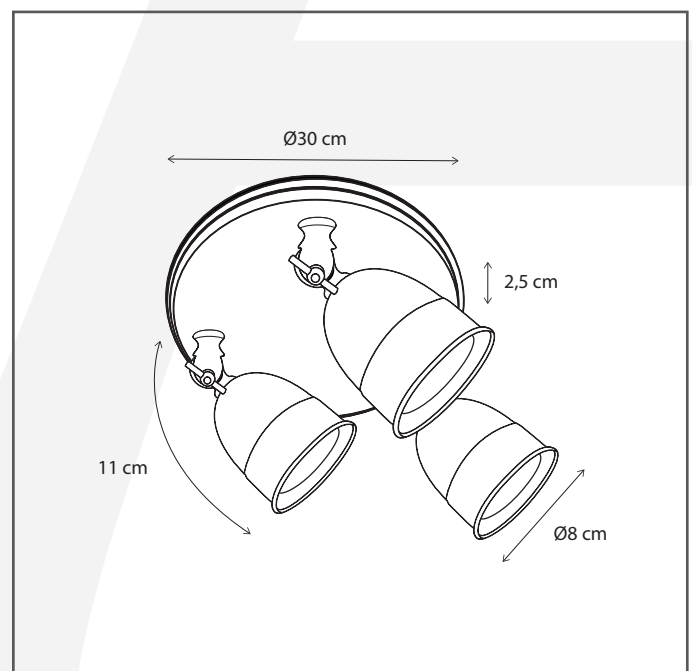

Authentage

Lighting - Verlichting - Eclairage - Beleuchtung
Belgian Design

Poire on round plate 6L

POI2L6R30

General information

Location:	INDOOR
Application:	SPOT
Collection:	POIRE
Material:	Frame: Brass
Finish:	Chrome

Dimensions and weight

Length (cm):	-
Width (cm):	30
Height (cm):	14
Depth (cm):	30
Weight (kg):	2,4

Product Specifications

Max. Wattage circuit 1 (W):	6 x 8
Max. Wattage circuit 2 (W):	
Voltage (V):	230
Fitting:	GU10
Driver included:	No
Transformer included:	No
Dali:	Yes, on request
Color Temperature (K):	-
Integrated LED:	-
Lamps included:	No
IP rating (IP):	20
Dimmability remote:	Yes
Dimmability on product:	No