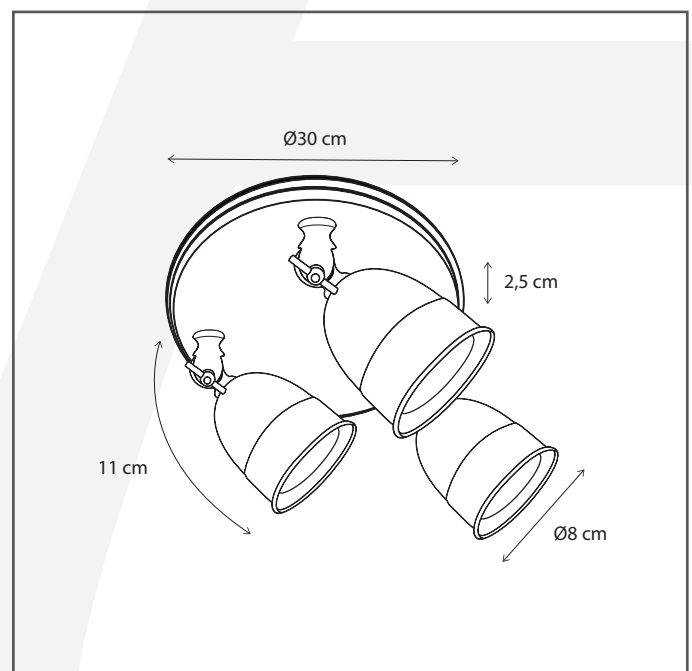

Authentage

Lighting - Verlichting - Eclairage - Beleuchtung
Belgian Design

Poire on round plate 3L

POI2L3R30

General information

Location:	INDOOR
Application:	SPOT
Collection:	POIRE
Material:	Frame: Brass
Finish:	Chrome

Dimensions and weight

Length (cm):	-
Width (cm):	30
Height (cm):	14
Depth (cm):	30
Weight (kg):	1,7

Product Specifications

Max. Wattage circuit 1 (W):	3 x 8
Max. Wattage circuit 2 (W):	
Voltage (V):	230
Fitting:	GU10
Driver included:	No
Transformer included:	No
Dali:	Yes, on request
Color Temperature (K):	-
Integrated LED:	-
Lamps included:	No
IP rating (IP):	20
Dimmability remote:	Yes
Dimmability on product:	No