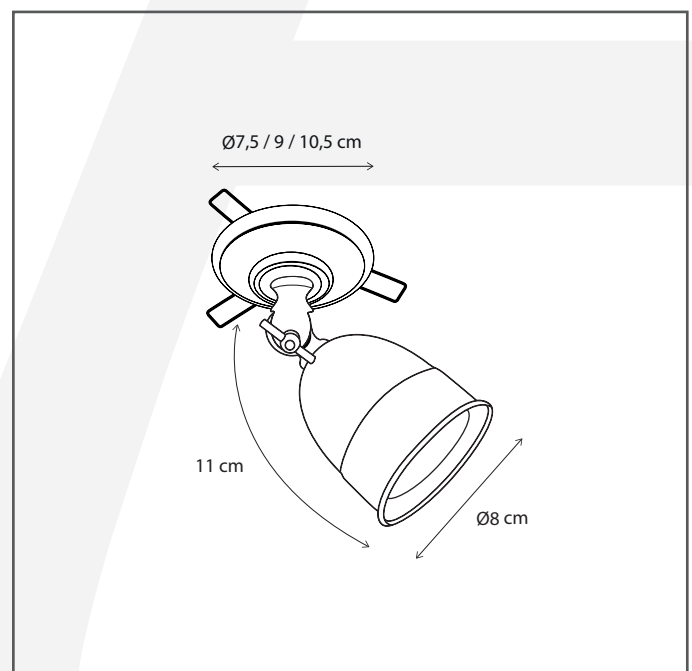

Authentage

Lighting - Verlichting - Eclairage - Beleuchtung
Belgian Design

Poire rosas with springs 9 cm

POI2L1J90

General information

Location:	INDOOR
Application:	SPOT
Collection:	POIRE
Material:	Frame: Brass
Finish:	Chrome

Dimensions and weight

Length (cm):	-
Width (cm):	9
Height (cm):	11
Depth (cm):	9
Weight (kg):	0,3

Product Specifications

Max. Wattage circuit 1 (W):	8
Max. Wattage circuit 2 (W):	
Voltage (V):	230
Fitting:	GU10
Driver included:	No
Transformer included:	No
Dali:	Yes, on request
Color Temperature (K):	-
Integrated LED:	-
Lamps included:	No
IP rating (IP):	20
Dimmability remote:	Yes
Dimmability on product:	No