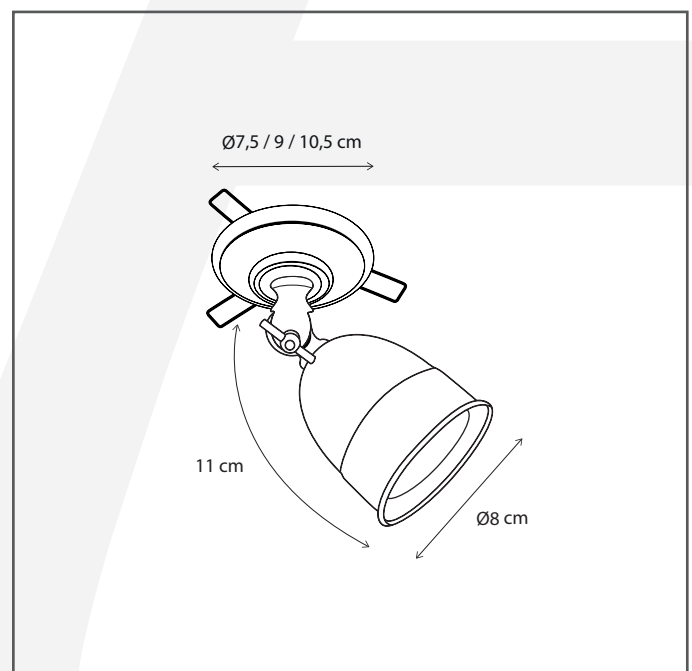

Authentage

Lighting - Verlichting - Eclairage - Beleuchtung
Belgian Design

Poire rosas with springs 7,5 cm

POI2L1J75

General information

Location:	INDOOR
Application:	SPOT
Collection:	POIRE
Material:	Frame: Brass
Finish:	Chrome

Dimensions and weight

Length (cm):	-
Width (cm):	7,5
Height (cm):	11
Depth (cm):	7,5
Weight (kg):	0,3

Product Specifications

Max. Wattage circuit 1 (W):	8
Max. Wattage circuit 2 (W):	
Voltage (V):	230
Fitting:	GU10
Driver included:	No
Transformer included:	No
Dali:	Yes, on request
Color Temperature (K):	-
Integrated LED:	-
Lamps included:	No
IP rating (IP):	20
Dimmability remote:	Yes
Dimmability on product:	No