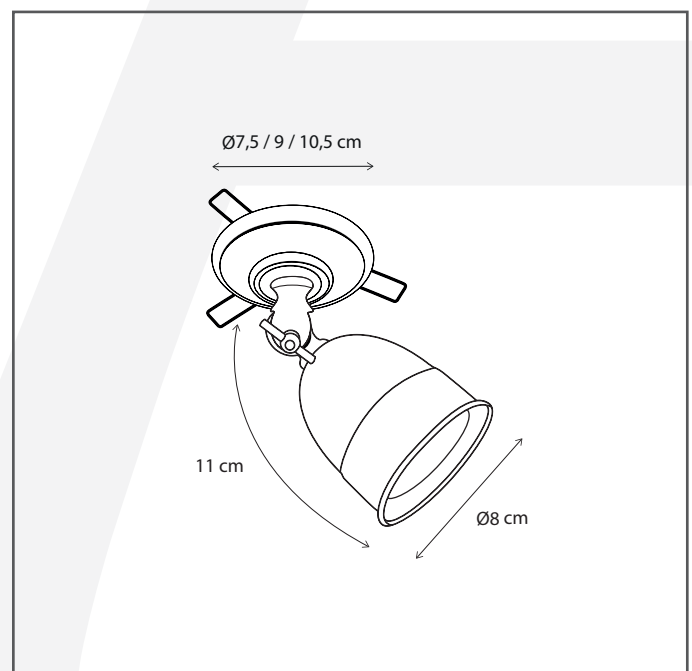

Authentage

Lighting - Verlichting - Eclairage - Beleuchtung
Belgian Design

Poire rosas with springs 10,5 cm

POI2L1J10

General information

Location:	INDOOR
Application:	SPOT
Collection:	POIRE
Material:	Frame: Brass
Finish:	Chrome

Dimensions and weight

Length (cm):	-
Width (cm):	10,5
Height (cm):	11
Depth (cm):	10,5
Weight (kg):	0,3

Product Specifications

Max. Wattage circuit 1 (W):	8
Max. Wattage circuit 2 (W):	
Voltage (V):	230
Fitting:	GU10
Driver included:	No
Transformer included:	No
Dali:	Yes, on request
Color Temperature (K):	-
Integrated LED:	-
Lamps included:	No
IP rating (IP):	20
Dimmability remote:	Yes
Dimmability on product:	No

For further questions don't hesitate to contact us via info@authentage.be or via 0032(0)3 355 10 40.

Poire rosas with springs GU10