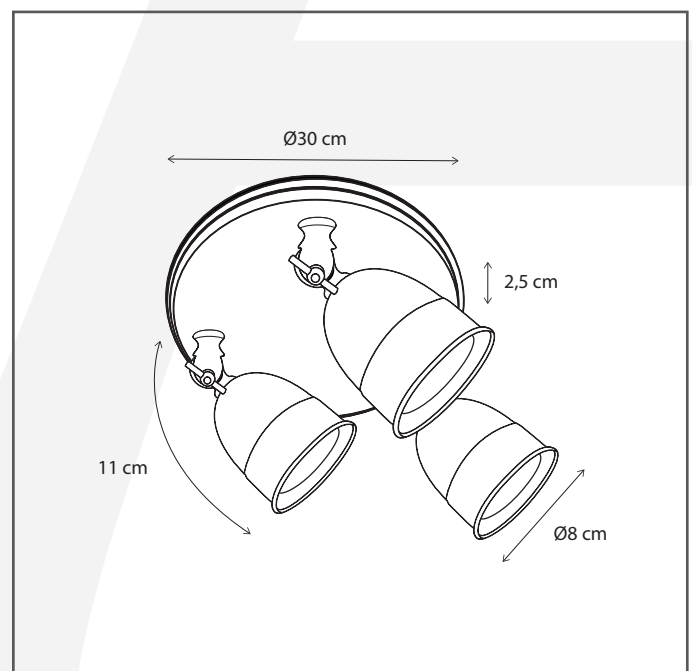

Authentage

Lighting - Verlichting - Eclairage - Beleuchtung
Belgian Design

Poire on round plate 6L

POI206R30

General information

Location:	INDOOR
Application:	SPOT
Collection:	POIRE
Material:	Frame: Brass
Finish:	Chrome

Dimensions and weight

Length (cm):	-
Width (cm):	30
Height (cm):	14
Depth (cm):	30
Weight (kg):	2,4

Product Specifications

Max. Wattage circuit 1 (W):	6 x 8
Max. Wattage circuit 2 (W):	
Voltage (V):	230
Fitting:	BA15d
Driver included:	Yes
Transformer included:	Yes
Dali:	No
Color Temperature (K):	-
Integrated LED:	-
Lamps included:	No
IP rating (IP):	20
Dimmability remote:	Yes
Dimmability on product:	No