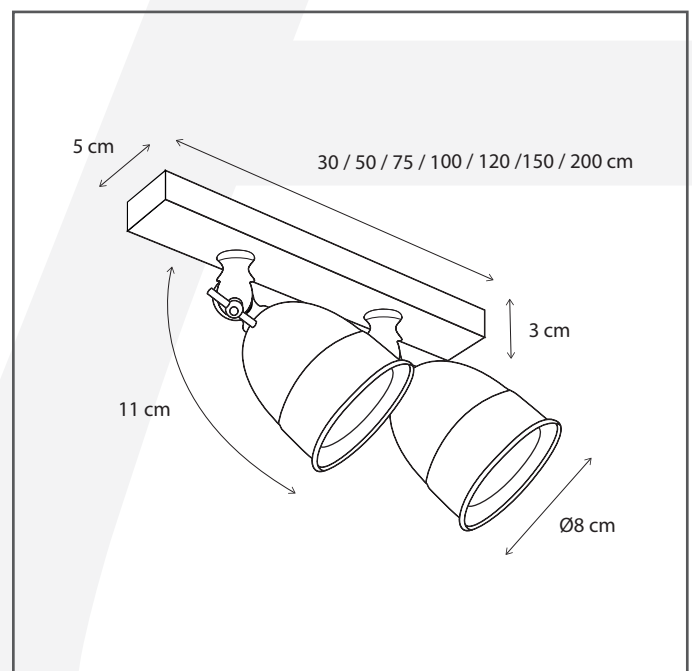

Authentage

Lighting - Verlichting - Eclairage - Beleuchtung
Belgian Design

Poire on profile 120 cm - 4L

POI204B12

General information

Location:	INDOOR
Application:	SPOT
Collection:	POIRE
Material:	Frame: Brass
Finish:	Chrome

Dimensions and weight

Length (cm):	120
Width (cm):	-
Height (cm):	14
Depth (cm):	5
Weight (kg):	2,65

Product Specifications

Max. Wattage circuit 1 (W):	4 x 8
Max. Wattage circuit 2 (W):	
Voltage (V):	230
Fitting:	BA15d
Driver included:	Yes
Transformer included:	Yes
Dali:	No
Color Temperature (K):	-
Integrated LED:	-
Lamps included:	No
IP rating (IP):	20
Dimmability remote:	Yes
Dimmability on product:	No