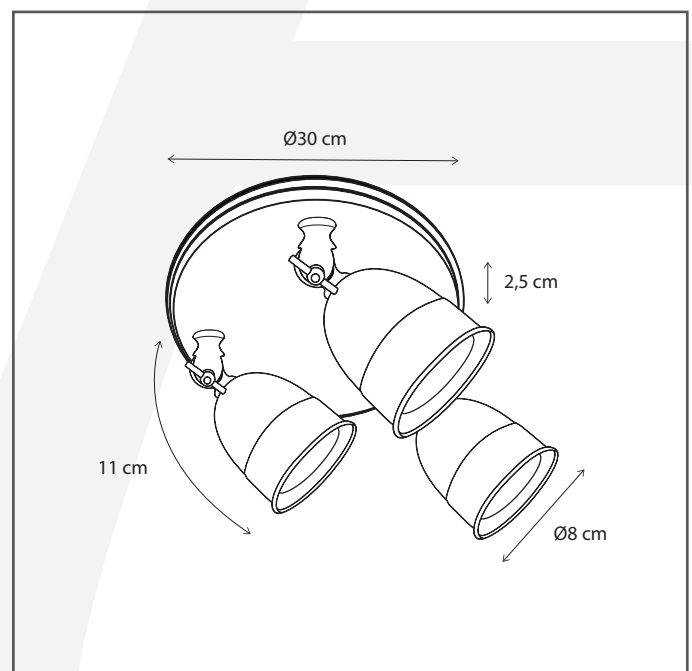

Authentage

Lighting - Verlichting - Eclairage - Beleuchtung
Belgian Design

Poire on round plate 3L

POI203R30

General information

Location:	INDOOR
Application:	SPOT
Collection:	POIRE
Material:	Frame: Brass
Finish:	Chrome

Dimensions and weight

Length (cm):	-
Width (cm):	30
Height (cm):	14
Depth (cm):	30
Weight (kg):	1,7

Product Specifications

Max. Wattage circuit 1 (W):	3 x 8
Max. Wattage circuit 2 (W):	
Voltage (V):	230
Fitting:	BA15d
Driver included:	Yes
Transformer included:	Yes
Dali:	No
Color Temperature (K):	-
Integrated LED:	-
Lamps included:	No
IP rating (IP):	20
Dimmability remote:	Yes
Dimmability on product:	No

Poire on round plate large

For further questions don't hesitate to contact us via info@authentage.be or via 0032(0)3 355 10 40.