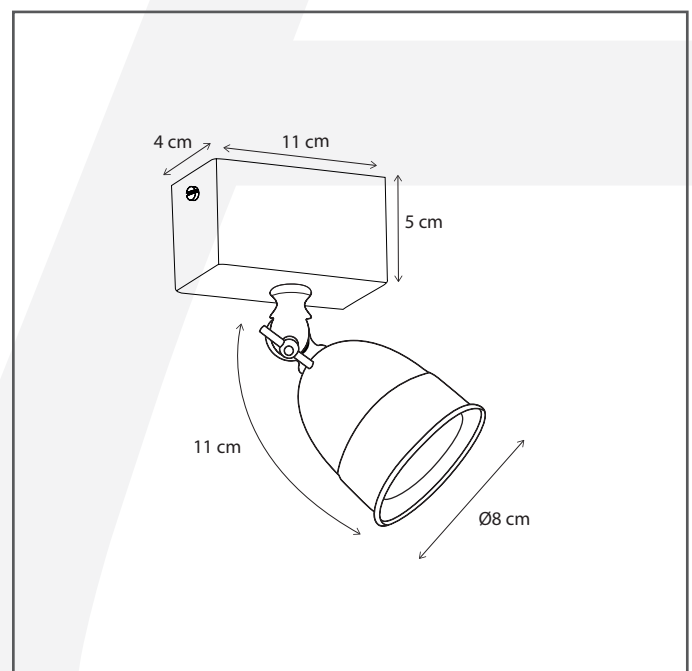

Dimensions and weight

Length (cm):	-
Width (cm):	11
Height (cm):	16
Depth (cm):	8
Weight (kg):	0,2

Product Specifications

Max. Wattage circuit 1 (W):	8
Max. Wattage circuit 2 (W):	
Voltage (V):	230
Fitting:	GU10
Driver included:	No
Transformer included:	No
Dali:	Yes, on request
Color Temperature (K):	-
Integrated LED:	-
Lamps included:	No
IP rating (IP):	20
Dimmability remote:	Yes
Dimmability on product:	No