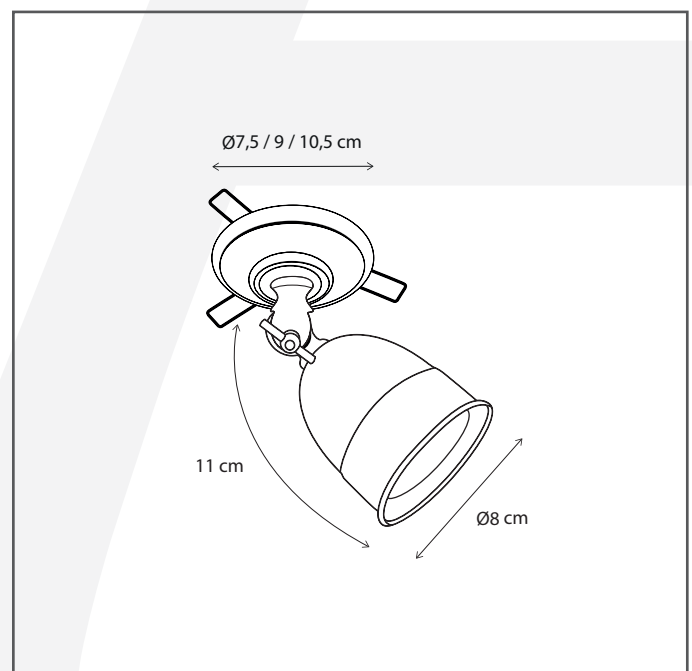

Authentage

Lighting - Verlichting - Eclairage - Beleuchtung
Belgian Design

Poire rosas with springs 9 cm

POI201J90

General information

Location:	INDOOR
Application:	SPOT
Collection:	POIRE
Material:	Frame: Brass
Finish:	Chrome

Dimensions and weight

Length (cm):	-
Width (cm):	9
Height (cm):	11
Depth (cm):	9
Weight (kg):	0,3

Product Specifications

Max. Wattage circuit 1 (W):	8
Max. Wattage circuit 2 (W):	
Voltage (V):	12
Fitting:	BA15d
Driver included:	No
Transformer included:	No
Dali:	No
Color Temperature (K):	-
Integrated LED:	-
Lamps included:	No
IP rating (IP):	20
Dimmability remote:	Yes
Dimmability on product:	No

Poire rosas with springs Ba15d

For further questions don't hesitate to contact us via info@authentage.be or via 0032(0)3 355 10 40.