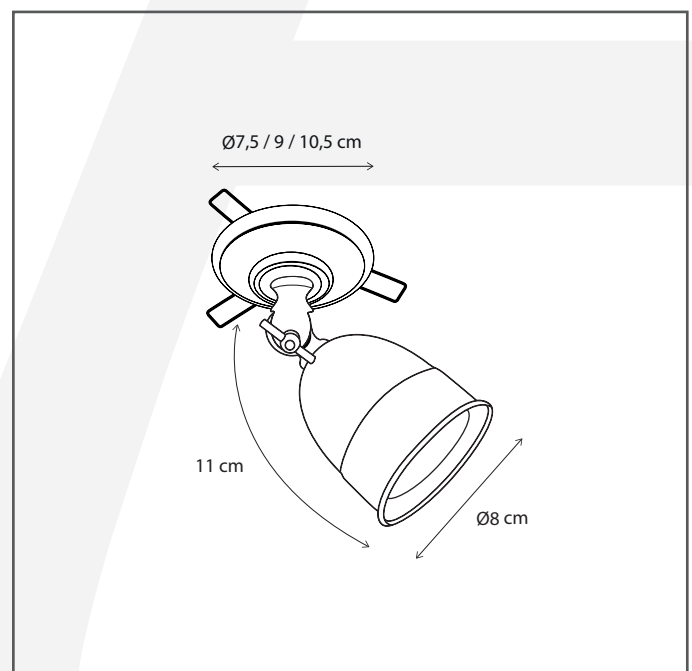

Authentage

Lighting - Verlichting - Eclairage - Beleuchtung
Belgian Design

Poire rosas with springs 7,5 cm

POI201J75

General information

Location:	INDOOR
Application:	SPOT
Collection:	POIRE
Material:	Frame: Brass
Finish:	Chrome

Dimensions and weight

Length (cm):	-
Width (cm):	7,5
Height (cm):	11
Depth (cm):	7,5
Weight (kg):	0,3

Product Specifications

Max. Wattage circuit 1 (W):	8
Max. Wattage circuit 2 (W):	
Voltage (V):	12
Fitting:	BA15d
Driver included:	No
Transformer included:	No
Dali:	No
Color Temperature (K):	-
Integrated LED:	-
Lamps included:	No
IP rating (IP):	20
Dimmability remote:	Yes
Dimmability on product:	No