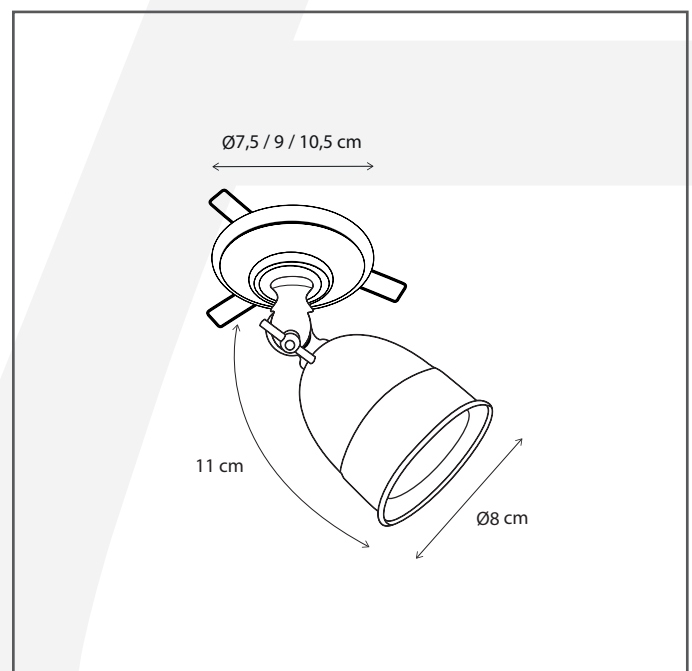

Authentage

Lighting - Verlichting - Eclairage - Beleuchtung
Belgian Design

Poire rosas with springs 10,5 cm

POI201J10

General information

Location:	INDOOR
Application:	SPOT
Collection:	POIRE
Material:	Frame: Brass
Finish:	Chrome

Dimensions and weight

Length (cm):	-
Width (cm):	10,5
Height (cm):	11
Depth (cm):	10,5
Weight (kg):	0,3

Product Specifications

Max. Wattage circuit 1 (W):	8
Max. Wattage circuit 2 (W):	
Voltage (V):	12
Fitting:	BA15d
Driver included:	No
Transformer included:	No
Dali:	No
Color Temperature (K):	-
Integrated LED:	-
Lamps included:	No
IP rating (IP):	20
Dimmability remote:	Yes
Dimmability on product:	No